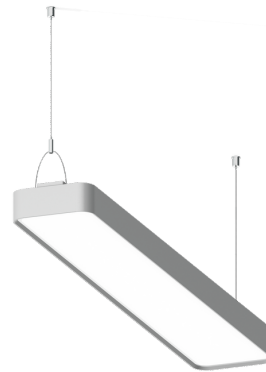

PITTSFIELD 4 (PIT-90121)

Product description

Down (Optic) & Up (Optic 2nd) - 1390 mm

microPrim™

Luminaire Structure

- Extruded aluminium bended profile with powder coating
- Passive thermal management
- Stainless steel fasteners in grade 304 with zinc flake coating (ZFC)
- PMMA diffuser with Opal (UGR <19) and micro prismatic (UGR <13) options for better glare control

- Integral control gear
- Stainless steel, adjustable, suspension (1.5 m) complete with electrical wires in white for mounting
- Up and down light distribution options
- Wireless control available through Bluetooth connection

- Daylight and occupancy sensor options
- Emergency module (1 or 3 hours) is available upon request with 3 options (BASIC, SELF-TEST, PRO-DALI)

Product colour

01 - Black (RAL 9011) 03 - White (RAL 9003) 05 - Matt Silver (RAL 9006)