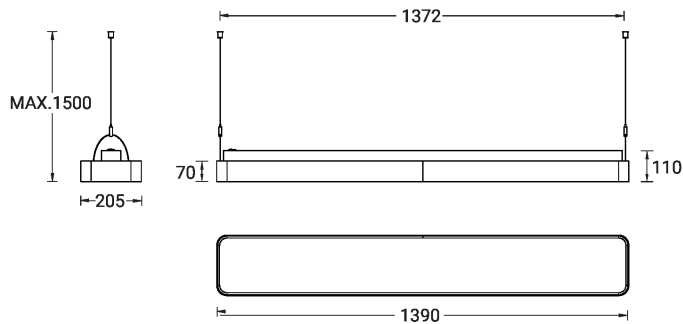

PITTSFIELD 4 (PIT-90121)

Technical information

Material	Aluminium	Optic value	107°, 93°	Product colours	Black, White, Matt Silver, Concrete - Urban, Softscape - Urban, Stone - Urban, Corten - Urban, Oak - Woodland, Walnut - Woodland, Pine - Woodland
Light source	576 & 336 LED	Optic (2nd)	0		
Power	90 W	Optic (2nd) value	105°	Weight	6.4 kg
Lumen	8780 - 9702 lm	CCT / CRI	3000K CRI80, 4000K CRI80		
Driver option	Integral control gear	Bug	B2-U5-G1	Operating temperature	-20 °C to 40 °C
Driver	Constant current (CC)	ULR	56%, 59%	MacAdam Ellipse	3 SDCM
Input voltage	220-240 V 50/60 Hz	ULOR	56%, 59%	Lifetime L90B10 (hours)	> 23,000
Optic	O, P	Dimming type	On/Off, 1-10V, DALI	Lifetime L80B10 (hours)	> 45,000
				Lifetime L80B50 (hours)	> 50,000
				Variants (On/Off, 1-10V, DALI)	Compatible with EN/ IEC 60598-2-22: Suitable for emergency installations as central supply, non-maintained (Z0)

PIT-90121