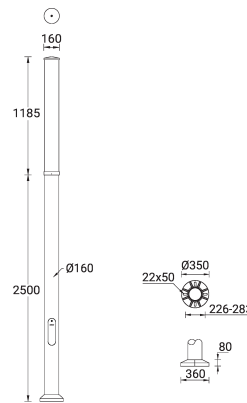

SMITH 2 (SM-21121)

Technical information

Material	Aluminium
Light source	192 LED
Power	54 W
Lumen	7244 - 7626 lm
Efficacy	134 - 141 lm/W
Driver option	Integral control gear
Driver	Constant current (CC)
Input voltage	220-240 V 50/60 Hz
Optic	G

Optic value	360°
CCT / CRI	3000K CRI80, 4000K CRI80
Bug	B2-U5-G3
ULR	50%
ULOR	50%
CIE flux code n°3	67
Dimming type	On/Off, 1-10V, DALI
Product colours	Black, Dark Grey, White, Matt Silver, Bronze, Concrete - Urban, Softscape - Urban, Stone - Urban, Corten - Urban, Oak - Woodland, Walnut - Woodland, Pine - Woodland
Weight	20.5 kg

Operating temperature	-20 °C to 40 °C
EPA (m2)	0.605
Through wiring	Single cable entry
Lens / Reflector / Optic	Opal UV-stabilised polycarbonate diffuser
MacAdam Ellipse	3 SDCM
Lifetime L90B10 (hours)	> 23,000
Lifetime L80B10 (hours)	> 45,000
Lifetime L80B50 (hours)	> 50,000
Variants (On/Off, 1-10V, DALI)	Compatible with EN/ IEC 60598-2-22: Suitable for emergency installations as central supply, non-maintained (Z0)

SM-21121