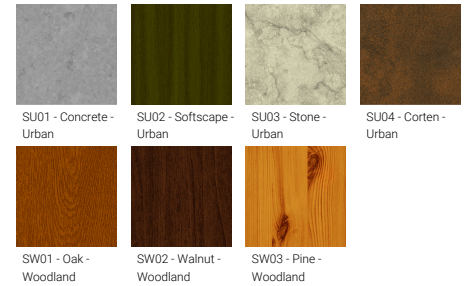

**Optic**

**Product colour**

**Special finishes upon request**

**SMITH 2 (SM-21121)**

**Technical information**

<b>Material</b>	Aluminium
<b>Light source</b>	192 LED
<b>Power</b>	54 W
<b>Lumen</b>	7244 - 7626 lm
<b>Efficacy</b>	134 - 141 lm/W
<b>Driver option</b>	Integral control gear
<b>Driver</b>	Constant current (CC)
<b>Input voltage</b>	220-240 V 50/60 Hz
<b>Optic</b>	G

<b>Optic value</b>	360°
<b>CCT / CRI</b>	3000K CRI80, 4000K CRI80
<b>Bug</b>	B2-U5-G3
<b>ULR</b>	50%
<b>ULOR</b>	50%
<b>CIE flux code n°3</b>	67
<b>Dimming type</b>	On/Off, 1-10V, DALI
<b>Product colours</b>	Black, Dark Grey, White, Matt Silver, Bronze, Concrete - Urban, Softscape - Urban, Stone - Urban, Corten - Urban, Oak - Woodland, Walnut - Woodland, Pine - Woodland
<b>Weight</b>	20.5 kg