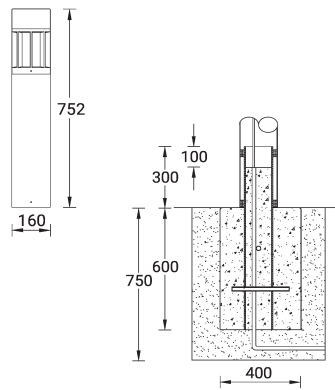

ATLANTIC 1 (AA-10076-2-SB)

Technical information

Light source	1 COB
Power	41 W
Lumen	2075 - 2133 lm
Efficacy	51 - 52 lm/W
Driver option	Integral control gear
Driver	Constant current (CC)
Input voltage	220-240 V 50/60 Hz
Optic	G

Optic value	360°
CCT / CRI	3000K CRI80, 4000K CRI80
Bug	B1-U3-G1, B1-U4-G1
ULR	47%
ULOR	47%
CIE flux code n°3	67
Dimming type	On/Off, 1-10V, DALI
Product colours	Black, Dark Grey, White, Matt Silver, Bronze, Concrete - Urban, Softscape - Urban, Stone - Urban, Corten - Urban, Oak - Woodland, Walnut - Woodland, Pine - Woodland

Weight	26.5 kg
Operating temperature	-20 °C to 50 °C
Cable	One IP68 connector supplied with 0.2 m of 3x1.0 sqmm outdoor cable
Through wiring	Single cable entry
Lens / Reflector / Optic	Opal toughened glass diffuser
Variants (1-10V, DALI)	Compatible with EN/ IEC 60598-2-22: Suitable for emergency installations as central supply, non-maintained (Z0)

AA-10076-2-SB