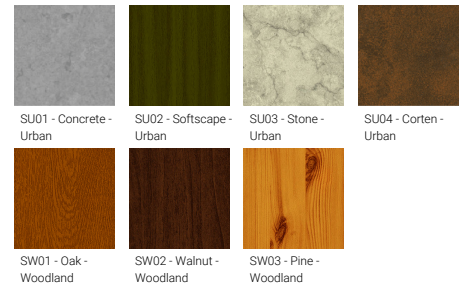

Special finishes upon request