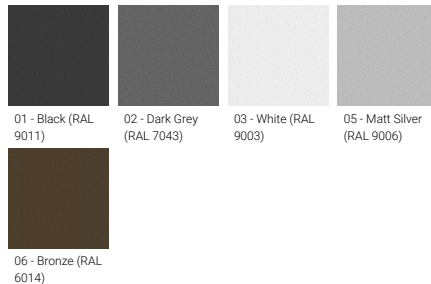

**Optic**

G

**Product colour**

**Special finishes upon request**

**ATLANTIC 1 (AA-10076-2-SB)**

**Technical information**

<b>Light source</b>	1 COB
<b>Power</b>	41 W
<b>Lumen</b>	2075 - 2133 lm
<b>Efficacy</b>	51 - 52 lm/W
<b>Driver option</b>	Integral control gear
<b>Driver</b>	Constant current (CC)
<b>Input voltage</b>	220-240 V 50/60 Hz
<b>Optic</b>	G

<b>Optic value</b>	360°
<b>CCT / CRI</b>	3000K CRI80, 4000K CRI80
<b>Bug</b>	B1-U3-G1, B1-U4-G1
<b>ULR</b>	47%
<b>ULOR</b>	47%
<b>CIE flux code n°3</b>	67
<b>Dimming type</b>	On/Off, 1-10V, DALI
<b>Product colours</b>	Black, Dark Grey, White, Matt Silver, Bronze, Concrete - Urban, Softscape - Urban, Stone - Urban, Corten - Urban, Oak - Woodland, Walnut - Woodland, Pine - Woodland