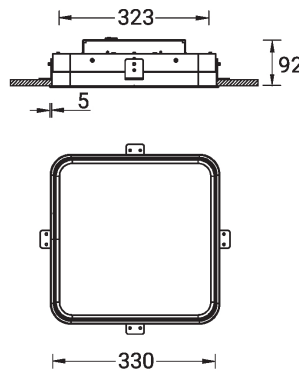

ARDEN 1 (ARD-80001)

Technical information

Material	Aluminium
Light source	168 LED
Power	15 W
Lumen	1505 - 1723 lm
Efficacy	100 - 115 lm/W
Driver option	Integral control gear
Driver	Constant current (CC)
Input voltage	220-240 V 50/60 Hz
Optic	O, P

Optic value	108°, 93°
CCT / CRI	3000K CRI80, 4000K CRI80
Bug	B1-U0-G1
ULR	<1%
ULOR	<1%
CIE flux code n°3	96, 97
Dimming type	On/Off, 1-10V, DALI
Product colours	Black, White, Matt Silver, Concrete - Urban, Softscape - Urban, Stone - Urban, Corten - Urban, Oak - Woodland, Walnut - Woodland, Pine - Woodland
Weight	2.4 kg

Operating temperature	-20 °C to 40 °C
Lens / Reflector / Optic	PMMA diffuser with Opal (UGR <19) and micro prismatic (UGR <13) options for better glare control
MacAdam Ellipse	3 SDCM
Lifetime L90B10 (hours)	> 23,000
Lifetime L80B10 (hours)	> 45,000
Lifetime L80B50 (hours)	> 50,000
Variants (On/Off, 1-10V, DALI)	Compatible with EN/ IEC 60598-2-22: Suitable for emergency installations as central supply, non-maintained (Z0)

ARD-80001