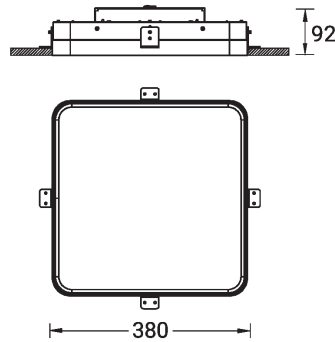

ARDEN 2 (ARD-80115)

Technical information

Material	Aluminium
Light source	1152 LED
Power	36 W
Lumen	1089 lm
Efficacy	30 lm/W
Driver option	Integral control gear
Driver	Constant current (CC)

Input voltage	220-240 V 50/60 Hz
Optic	O, P
Optic value	108°, 93°
CCT / CRI	RGBW40
Dimming type	DMX, DMX/RDM
Product colours	Black, White, Matt Silver, Concrete - Urban, Softscape - Urban, Stone - Urban, Corten - Urban, Oak - Woodland, Walnut - Woodland, Pine - Woodland
Weight	3.3 kg

Operating temperature	-20 °C to 40 °C
Lens / Reflector / Optic	PMMA diffuser with Opal (UGR <19) and micro prismatic (UGR <13) options for better glare control
MacAdam Ellipse	3 SDCM
Lifetime L90B10 (hours)	> 23,000
Lifetime L80B10 (hours)	> 45,000
Lifetime L80B50 (hours)	> 50,000
Variants (DMX/RDM)	Compatible with EN/ IEC 60598-2-22: Suitable for emergency installations as central supply, non-maintained (ZO)

ARD-80115