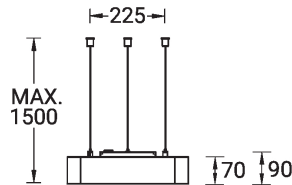

ARDEN 4 (ARD-90003)

Technical information

Material	Aluminium
Light source	336 LED
Power	21 W
Lumen	1720 - 2004 lm
Efficacy	82 - 95 lm/W
Driver option	Integral control gear
Driver	Constant current (CC)
Input voltage	220-240 V 50/60 Hz
Optic	O, P

Optic value	108°, 93°
CCT / CRI	TW (2700K - 6500K)
Bug	B1-U0-G1
ULR	<1%
ULOR	<1%
CIE flux code n°3	96, 97
Dimming type	DALI
Product colours	Black, White, Matt Silver, Concrete - Urban, Softscape - Urban, Stone - Urban, Corten - Urban, Oak - Woodland, Walnut - Woodland, Pine - Woodland
Weight	2.2 kg

Operating temperature	-20 °C to 40 °C
Lens / Reflector / Optic	PMMA diffuser with Opal (UGR <19) and micro prismatic (UGR <13) options for better glare control
MacAdam Ellipse	3 SDCM
Lifetime L90B10 (hours)	> 23,000
Lifetime L80B10 (hours)	> 45,000
Lifetime L80B50 (hours)	> 50,000
Variants (DALI)	Compatible with EN/ IEC 60598-2-22: Suitable for emergency installations as central supply, non-maintained (Z0)

ARD-90003