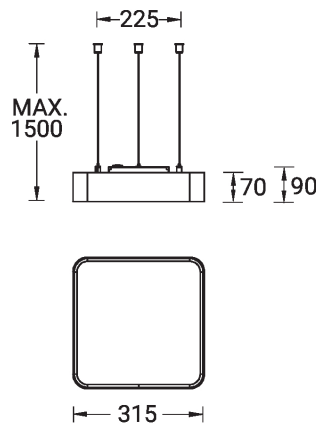

ARDEN 4 (ARD-90104)

Technical information

Material	Aluminium	Input voltage	220-240 V 50/60 Hz	Dimming type	Bluetooth	
Light source	672 & 480 LED	Optic	0, P	Product colours	Black, White, Matt Silver, Concrete - Urban, Softscape - Urban, Stone - Urban, Corten - Urban, Oak - Woodland, Walnut - Woodland, Pine - Woodland	
Power	53 W	Optic value	108°, 93°			
Lumen	1285 lm	Optic (2nd)	0	Weight	2.5 kg	
Driver option	Integral control gear	Optic (2nd) value	105°	Operating temperature	-20 °C to 40 °C	
Driver	Constant current (CC)	CCT / CRI	RGBW30, RGBW40	Lens / Reflector / Optic	PMMA diffuser with Opal (UGR <19) and micro prismatic (UGR <13) options for better glare control	
					Variants (Bluetooth)	Compatible with EN/ IEC 60598-2-22: Suitable for emergency installations as central supply, non-maintained (Z0)

ARD-90104