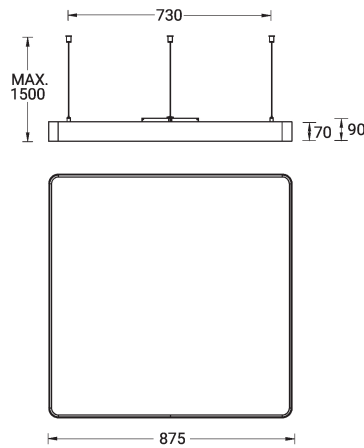

ARDEN 4 (ARD-90145)

Technical information

Material	Aluminium	Input voltage	220-240 V 50/60 Hz	Dimming type	DMX, DMX/RDM
Light source	6048 & 1536 LED	Optic	O, P	Product colours	Black, White, Matt Silver, Concrete - Urban, Softscape - Urban, Stone - Urban, Corten - Urban, Oak - Woodland, Walnut - Woodland, Pine - Woodland
Power	237 W	Optic value	107°, 93°		
Lumen	7924 lm	Optic (2nd)	0	Weight	12.5 kg
Driver option	Integral control gear	Optic (2nd) value	105°	Operating temperature	-20 °C to 40 °C
Driver	Constant current (CC)	CCT / CRI	RGBW30, RGBW40	Lens / Reflector / Optic	PMMA diffuser with Opal (UGR <19) and micro prismatic (UGR <13) options for better glare control
				Variants (DMX/RDM)	Compatible with EN/ IEC 60598-2-22: Suitable for emergency installations as central supply, non-maintained (Z0)

ARD-90145