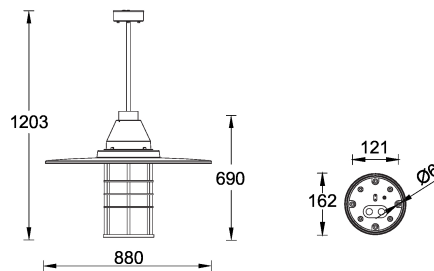

FORREY 28 (FOR-95052)

Technical information

Material	Aluminium
Light source	180 LED
Power	60 W
Lumen	3469 - 4053 lm
Efficacy	58 - 68 lm/W
Driver option	Integral control gear
Driver	Constant current (CC)
Input voltage	220-240 V 50/60 Hz

Optic	G
Optic value	360°
CCT / CRI	3000K CRI80, 4000K CRI80
Dimming type	On/Off, 1-10V, DALI
Product colours	Black, Dark Grey, White, Matt Silver, Bronze, Concrete - Urban, Softscape - Urban, Stone - Urban, Corten - Urban, Oak - Woodland, Walnut - Woodland, Pine - Woodland
Weight	15.9 kg
Operating temperature	-20 °C to 50 °C
EPA (m2)	0.600

Through wiring	Two cable entries for through wiring
Lens / Reflector / Optic	White coated aluminium reflector on the top of luminaire, Opal UV-stabilised polycarbonate diffuser
MacAdam Ellipse	3 SDCM
Lifetime L90B10 (hours)	> 23,000
Lifetime L80B10 (hours)	> 45,000
Lifetime L80B50 (hours)	> 49,000
Variants (On/Off, 1-10V, DALI)	Compatible with EN/ IEC 60598-2-22: Suitable for emergency installations as central supply, non-maintained (Z0)

FOR-95052