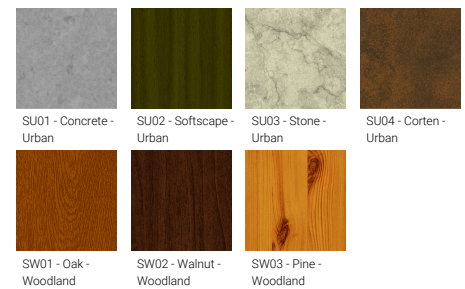

**FORREY 28 (FOR-95052)**

**Product description**

Ø880 - 1203 mm - With shade & louver & opal diffuser

microPrim™

**Luminaire Structure**

- Die-cast aluminium housing and frame
- Pre-treated before powder coating ensuring high corrosion resistance
- Models with shade will have colour white coating at inside of shade luminaire and outside surface coating according to colour of luminaire
- Two cable entries for through wiring
- Stainless steel fasteners in grade 304 with zinc flake coating (ZFC)
- Durable silicone rubber gasket
- White coated aluminium reflector on the top of luminaire
- Opal UV-stabilised polycarbonate diffuser
- Integral control gear
- FORREY luminaires with opal lens and colder than 3000K CCT do not meet the IDA certification requirements

**Optic**

G

**Product colour**

**Special finishes upon request**

**FORREY 28 (FOR-95052)**

**Technical information**

<b>Material</b>	Aluminium
<b>Light source</b>	180 LED
<b>Power</b>	60 W
<b>Lumen</b>	3469 - 4053 lm
<b>Efficacy</b>	58 - 68 lm/W
<b>Driver option</b>	Integral control gear
<b>Driver</b>	Constant current (CC)
<b>Input voltage</b>	220-240 V 50/60 Hz

<b>Optic</b>	G
<b>Optic value</b>	360°
<b>CCT / CRI</b>	3000K CRI80, 4000K CRI80
<b>Dimming type</b>	On/Off, 1-10V, DALI
<b>Product colours</b>	Black, Dark Grey, White, Matt Silver, Bronze, Concrete - Urban, Softscape - Urban, Stone - Urban, Corten - Urban, Oak - Woodland, Walnut - Woodland, Pine - Woodland
<b>Weight</b>	15.9 kg
<b>Operating temperature</b>	-20 °C to 50 °C
<b>EPA (m2)</b>	0.600