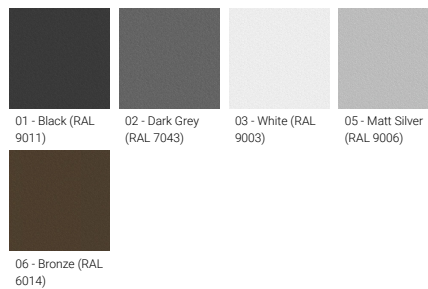

**FORREY 28 (FOR-95052)**

**Product description**

Ø880 - 1203 mm - With shade & louver & opal diffuser

microPrim™

**Luminaire Structure**

- Die-cast aluminium housing and frame
- Pre-treated before powder coating ensuring high corrosion resistance
- Models with shade will have colour white coating at inside of shade luminaire and outside surface coating according to colour of luminaire
- Two cable entries for through wiring
- Stainless steel fasteners in grade 304 with zinc flake coating (ZFC)
- Durable silicone rubber gasket
- White coated aluminium reflector on the top of luminaire
- Opal UV-stabilised polycarbonate diffuser
- Integral control gear
- FORREY luminaires with opal lens and colder than 3000K CCT do not meet the IDA certification requirements

**Optic**

G

**Product colour**

**Special finishes upon request**

**FORREY 28 (FOR-95052)**

**Technical information**

<b>Material</b>	Aluminium
<b>Light source</b>	180 LED
<b>Power</b>	60 W
<b>Lumen</b>	3469 - 4053 lm
<b>Efficacy</b>	58 - 68 lm/W
<b>Driver option</b>	Integral control gear
<b>Driver</b>	Constant current (CC)
<b>Input voltage</b>	220-240 V 50/60 Hz

<b>Optic</b>	G
<b>Optic value</b>	360°
<b>CCT / CRI</b>	3000K CRI80, 4000K CRI80
<b>Dimming type</b>	On/Off, 1-10V, DALI
<b>Product colours</b>	Black, Dark Grey, White, Matt Silver, Bronze, Concrete - Urban, Softscape - Urban, Stone - Urban, Corten - Urban, Oak - Woodland, Walnut - Woodland, Pine - Woodland
<b>Weight</b>	15.9 kg
<b>Operating temperature</b>	-20 °C to 50 °C
<b>EPA (m2)</b>	0.600