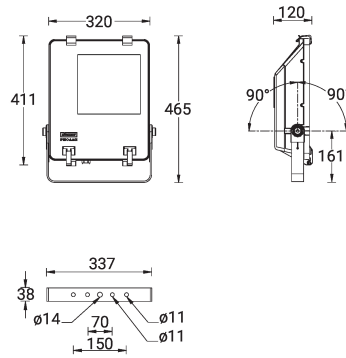

GANDALF 26 (GA-51088)

Technical information

Material	Aluminium
Light source	24 LED
Power	37 W
Lumen	4533 - 5207 lm
Efficacy	123 - 141 lm/W
Driver option	Integral control gear
Driver	Constant current (CC)
Input voltage	220-240 V 50/60 Hz
Optic	M, W, EW, T2, T3, T4, ME
Optic value	30°, 57°, 115°, 142°x42°, 150°x71°, 122°x79°, 146°x65°

CCT / CRI	3000K CRI80, 4000K CRI80
Bug	B1-U0-G1, B2-U0-G0, B3-U0-G0, B3-U0-G1
ULR	<1%
ULOR	<1%
CIE flux code n°3	97, 98, 99
Dimming type	On/Off, 1-10V, DALI
Product colours	Black, Dark Grey, White, Matt Silver, Bronze, Concrete - Urban, Softscape - Urban, Stone - Urban, Corten - Urban, Oak - Woodland, Walnut - Woodland, Pine - Woodland
Weight	7.0 kg
Operating temperature	-20 °C to 40 °C
EPA (m2)	0.149

Cable	One IP68 connector supplied with 0.2 m of 3x1.0 sqmm outdoor cable
Through wiring	Single cable entry, through wiring upon request
Lens / Reflector / Optic	High-efficiency PMMA lens, Clear toughened glass
MacAdam Ellipse	3 SDCM
Lifetime L90B10 (hours)	> 90,000
Lifetime L80B10 (hours)	> 90,000
Lifetime L80B50 (hours)	> 90,000
Variants (1-10V, DALI)	Compatible with EN/ IEC 60598-2-22: Suitable for emergency installations as central supply, non-maintained (Z0)

GA-51088