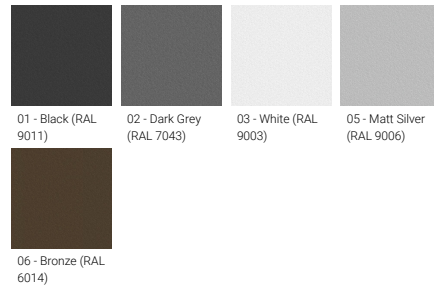

Optic

Product colour

Special finishes upon request

GANDALF 26 (GA-51088)

Technical information

Material	Aluminium
Light source	24 LED
Power	37 W
Lumen	4533 - 5207 lm
Efficacy	123 - 141 lm/W
Driver option	Integral control gear
Driver	Constant current (CC)
Input voltage	220-240 V 50/60 Hz
Optic	M, W, EW, T2, T3, T4, ME
Optic value	30°, 57°, 115°, 142°x42°, 150°x71°, 122°x79°, 146°x65°

CCT / CRI	3000K CRI80, 4000K CRI80
Bug	B1-U0-G1, B2-U0-G0, B3-U0-G0, B3-U0-G1
ULR	<1%
ULOR	<1%
CIE flux code n°3	97, 98, 99
Dimming type	On/Off, 1-10V, DALI
Product colours	Black, Dark Grey, White, Matt Silver, Bronze, Concrete - Urban, Softscape - Urban, Stone - Urban, Corten - Urban, Oak - Woodland, Walnut - Woodland, Pine - Woodland
Weight	7.0 kg
Operating temperature	-20 °C to 40 °C
EPA (m2)	0.149