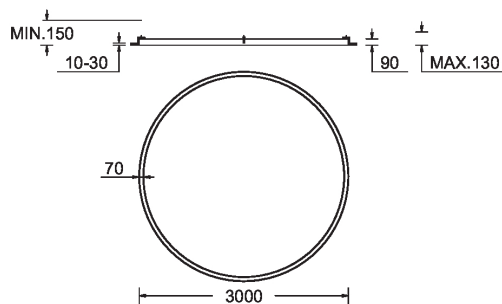

GAVLE 1 (GAV-80051)

Technical information

Material	Aluminium
Light source	1152 LED
Power	147 W
Lumen	13216 - 13795 lm
Efficacy	90 - 94 lm/W
Driver option	Integral control gear for On/Off (-ND), DALI (-DA). Remote driver is included for 1-10V (-DI)
Driver	Constant current (CC)

Input voltage	220-240 V 50/60 Hz
Optic	0
Optic value	102°
CCT / CRI	3000K CRI80, 4000K CRI80
Bug	B3-U1-G2
ULR	0%, <1%
ULOR	0%, <1%

CIE flux code n°3	96
Dimming type	On/Off, 1-10V, DALI
Product colours	Black, White, Matt Silver, Concrete - Urban, Softscape - Urban, Stone - Urban, Corten - Urban, Oak - Woodland, Walnut - Woodland, Pine - Woodland
Weight	27.2 kg
Operating temperature	-20 °C to 40 °C
Variants (On/Off, 1-10V, DALI)	Compatible with EN/ IEC 60598-2-22: Suitable for emergency installations as central supply, non-maintained (Z0)

GAV-80051