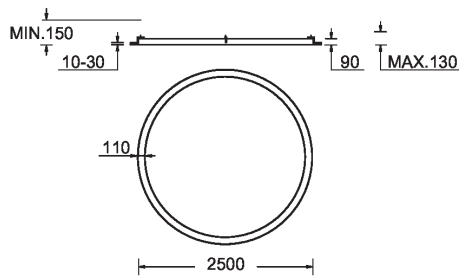

GAVLE 2 (GAV-80342)

Technical information

Material	Aluminium
Light source	3456 LED
Power	229 W
Lumen	26739 lm
Efficacy	117 lm/W
Driver option	Integral control gear

Driver	Constant current (CC)
Input voltage	220-240 V 50/60 Hz
Optic	0
Optic value	102°
CCT / CRI	TW (2700K - 6500K)
Dimming type	DALI

Product colours	Black, White, Matt Silver, Concrete - Urban, Softscape - Urban, Stone - Urban, Corten - Urban, Oak - Woodland, Walnut - Woodland, Pine - Woodland
Weight	26.3 kg
Operating temperature	-20 °C to 40 °C
Variants (DALI)	Compatible with EN/ IEC 60598-2-22: Suitable for emergency installations as central supply, non-maintained (Z0)

GAV-80342