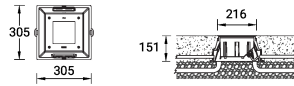

KIOS 4 (KI-60475)

Technical information

Material	Stainless Steel
Light source	12 LED
Power	6 W
Lumen	85 - 317 lm
Efficacy	14 - 53 lm/W
Driver option	Integral control gear
Driver	Constant current (CC)
Input voltage	220-240 V 50/60 Hz
Optic	C, F

Optic value	98°, 75°
CCT / CRI	2700K CRI80, 3000K CRI80, 4000K CRI80
Bug	B0-U3-G0
ULR	100%
ULOR	100%
Dimming type	On/Off, 1-10V, DALI
Product colours	Stainless Steel
Weight	5.1 kg
Operating temperature	-20 °C to 40 °C

Through wiring	Single cable entry, through wiring upon request
Lens / Reflector / Optic	Clear or frosted toughened glass
MacAdam Ellipse	3 SDCM
Lifetime L90B10 (hours)	> 23,000
Lifetime L80B10 (hours)	> 45,000
Lifetime L80B50 (hours)	> 50,000
Variants (On/Off, 1-10V, DALI)	Compatible with EN/ IEC 60598-2-22: Suitable for emergency installations as central supply, non-maintained (Z0)

KI-60475