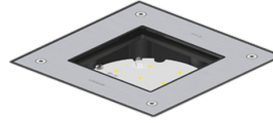

KIOS 4 (KI-60475)**Product description**

With recessing box / driver - Flat frame

**Luminaire Structure**

- Die-cast aluminium housing
- Pre-treated before powder coating ensuring high corrosion resistance
- 5.5 mm thick front ring in grade 316 stainless steel
- Single cable entry, through wiring upon request
- Stainless steel fasteners in grade 316
- Durable silicone rubber gasket
- Clear or frosted toughened glass
- Integral control gear
- Recessing box in high-density polyethylene is included
- Suitable for drive-over with a maximum load of 2000 kg
- Vehicles with pneumatic tires can drive over the luminaire but the speed must not exceed 50 km/h
- Load is transferred by the housing to the foundation
- The distance between the luminaire and the illuminated surface should be at least 0.5 m

Optic

C F

Product colour

00 - Stainless Steel

KIOS 4 (KI-60475)

Technical information

Material	Stainless Steel
Light source	12 LED
Power	6 W
Lumen	85 - 317 lm
Efficacy	14 - 53 lm/W
Driver option	Integral control gear
Driver	Constant current (CC)
Input voltage	220-240 V 50/60 Hz
Optic	C, F

Optic value	98°, 75°
CCT / CRI	2700K CRI80, 3000K CRI80, 4000K CRI80
Bug	B0-U3-G0
ULR	100%
ULOR	100%
Dimming type	On/Off, 1-10V, DALI
Product colours	Stainless Steel
Weight	5.1 kg
Operating temperature	-20 °C to 40 °C

Through wiring	Single cable entry, through wiring upon request
Lens / Reflector / Optic	Clear or frosted toughened glass
MacAdam Ellipse	3 SDCM
Lifetime L90B10 (hours)	> 23,000
Lifetime L80B10 (hours)	> 45,000
Lifetime L80B50 (hours)	> 50,000
Variants (On/Off, 1-10V, DALI)	Compatible with EN/ IEC 60598-2-22: Suitable for emergency installations as central supply, non-maintained (Z0)