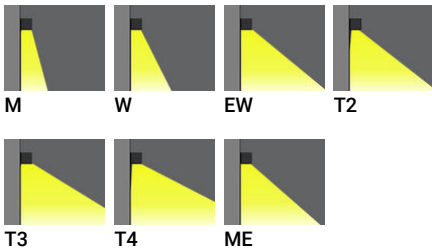

LEEDS 4 (LEE-30011)

Product description

Down - Rectangular

microVos

microPrim™

Luminaire Structure

- Die-cast aluminium housing and frame
- Pre-treated before powder coating ensuring high corrosion resistance
- Single cable entry
- Stainless steel fasteners in grade 304 with zinc flake coating (ZFC)

- Durable silicone rubber gasket
- Clear toughened glass
- High-efficiency PMMA lens
- Integral control gear

- Optional surface mounting box for easy wiring or conduit connection when wiring from behind is not possible

Optic

Product colour

Special finishes upon request