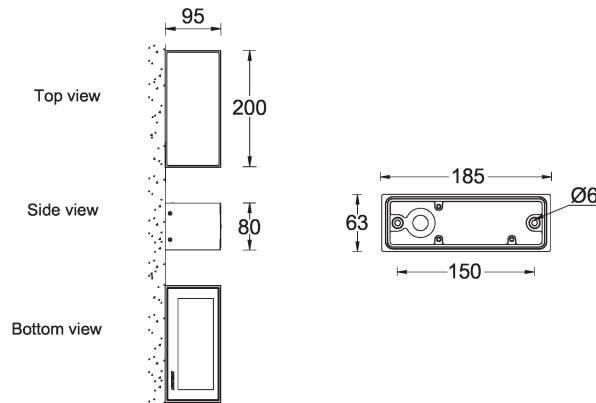

LEEDS 4 (LEE-30011)

Technical information

Material	Aluminium
Light source	8 LED
Power	14 W
Lumen	1303 - 1675 lm
Efficacy	100 - 129 lm/W
Driver option	Integral control gear
Driver	Constant current (CC)
Input voltage	220-240 V 50/60 Hz
Optic	M, W, EW, T2, T3, T4, ME

Optic value	30°, 56°, 111°x104°, 139°x56°, 124°x86°, 106°x89°, 139°x61°
CCT / CRI	2700K CRI80, 3000K CRI80, 4000K CRI80
Bug	B0-U0-G0, B0-U1-G0, B1-U0-G0, B2-U0-G0
ULR	<1%
ULOR	<1%
CIE flux code n°3	100, 97, 98, 99
Dimming type	On/Off, 1-10V, DALI
Product colours	Black, Dark Grey, White, Matt Silver, Bronze, Concrete - Urban, Softscape - Urban, Stone - Urban, Corten - Urban, Oak - Woodland, Walnut - Woodland, Pine - Woodland
Weight	1.5 kg

Operating temperature	-20 °C to 50 °C
Through wiring	Single cable entry
Lens / Reflector / Optic	Clear toughened glass, High-efficiency PMMA lens
MacAdam Ellipse	3 SDCM
Lifetime L90B10 (hours)	> 90,000
Lifetime L80B10 (hours)	> 90,000
Lifetime L80B50 (hours)	> 90,000
Variants (On/Off, 1-10V, DALI)	Compatible with EN/ IEC 60598-2-22: Suitable for emergency installations as central supply, non-maintained (Z0)

LEE-30011