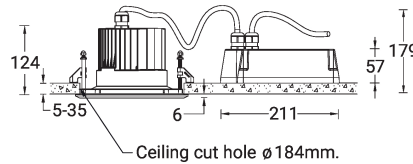

NIKON 3 (NI-80521-A)

Technical information

Material	Aluminium
Light source	18 LED
Power	29 W
Lumen	2689 - 3144 lm
Efficacy	93 - 108 lm/W
Driver option	Remote driver (included)
Driver	Constant current (CC)
Input voltage	220-240 V 50/60 Hz

Optic	N, M, W
Optic value	15°, 27°, 44°
CCT / CRI	3000K CRI80, 4000K CRI80
Dimming type	On/Off, 1-10V, DALI
Product colours	Black, Dark Grey, White, Matt Silver, Bronze
Weight	2,3 kg
Operating temperature	-20 °C to 50 °C
Through wiring	Single cable entry

Lens / Reflector / Optic	Clear toughened glass
MacAdam Ellipse	3 SDCM
Lifetime L90B10 (hours)	> 120,000
Lifetime L80B10 (hours)	> 120,000
Lifetime L80B50 (hours)	> 120,000
Variants (1-10V)	Compatible with EN/ IEC 60598-2-22: Suitable for emergency installations as central supply, non-maintained (Z0)

NI-80521-A