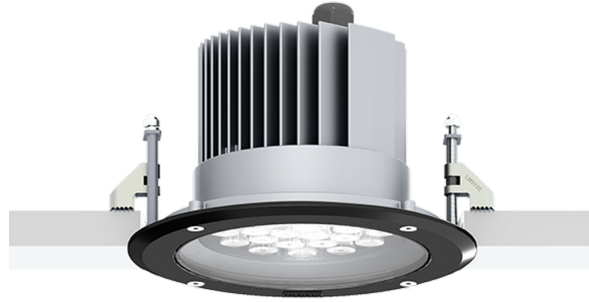

**NIKON 3 (NI-80521-A)**

**Product description**

With remote box IP-rated / remote driver - Round - Aluminium frame

**Luminaire Structure**

- Die-cast aluminium housing
- Pre-treated before powder coating ensuring high corrosion resistance
- 6 mm thick front ring in stainless steel or aluminium
- Single cable entry
- Stainless steel fasteners in grade 304 with zinc flake coating (ZFC)
- Durable silicone rubber gasket
- Clear toughened glass
- Remote driver (included)

**Optic**

**Product colour**

**NIKON 3 (NI-80521-A)**

**Technical information**

<b>Material</b>	Aluminium
<b>Light source</b>	18 LED
<b>Power</b>	29 W
<b>Lumen</b>	2689 - 3144 lm
<b>Efficacy</b>	93 - 108 lm/W
<b>Driver option</b>	Remote driver (included)
<b>Driver</b>	Constant current (CC)
<b>Input voltage</b>	220-240 V 50/60 Hz

<b>Optic</b>	N, M, W
<b>Optic value</b>	15°, 27°, 44°
<b>CCT / CRI</b>	3000K CRI80, 4000K CRI80
<b>Dimming type</b>	On/Off, 1-10V, DALI
<b>Product colours</b>	Black, Dark Grey, White, Matt Silver, Bronze
<b>Weight</b>	2,3 kg
<b>Operating temperature</b>	-20 °C to 50 °C
<b>Through wiring</b>	Single cable entry

<b>Lens / Reflector / Optic</b>	Clear toughened glass
<b>MacAdam Ellipse</b>	3 SDCM
<b>Lifetime L90B10 (hours)</b>	> 120,000
<b>Lifetime L80B10 (hours)</b>	> 120,000
<b>Lifetime L80B50 (hours)</b>	> 120,000
<b>Variants (1-10V)</b>	Compatible with EN/ IEC 60598-2-22: Suitable for emergency installations as central supply, non-maintained (Z0)