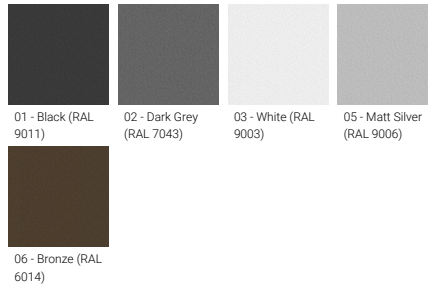

**Optic**

**Product colour**

**NIKON 3 (NI-80521-A)**

**Technical information**

<b>Material</b>	Aluminium
<b>Light source</b>	18 LED
<b>Power</b>	29 W
<b>Lumen</b>	2689 - 3144 lm
<b>Efficacy</b>	93 - 108 lm/W
<b>Driver option</b>	Remote driver (included)
<b>Driver</b>	Constant current (CC)
<b>Input voltage</b>	220-240 V 50/60 Hz