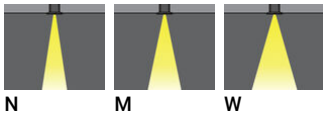

**Optic**

**Product colour**

**NIKON 3 (NI-80521-A)**

**Technical information**

<b>Material</b>	Aluminium
<b>Light source</b>	18 LED
<b>Power</b>	29 W
<b>Lumen</b>	2689 - 3144 lm
<b>Efficacy</b>	93 - 108 lm/W
<b>Driver option</b>	Remote driver (included)
<b>Driver</b>	Constant current (CC)
<b>Input voltage</b>	220-240 V 50/60 Hz

<b>Optic</b>	N, M, W
<b>Optic value</b>	15°, 27°, 44°
<b>CCT / CRI</b>	3000K CRI80, 4000K CRI80
<b>Dimming type</b>	On/Off, 1-10V, DALI
<b>Product colours</b>	Black, Dark Grey, White, Matt Silver, Bronze
<b>Weight</b>	2,3 kg
<b>Operating temperature</b>	-20 °C to 50 °C
<b>Through wiring</b>	Single cable entry