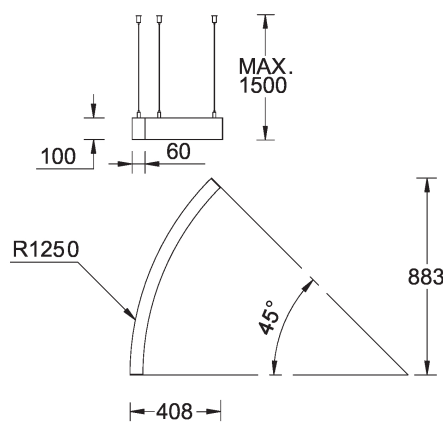

OULU 11 (OUL-90513)

Technical information

Material	Aluminium
Light source	336 & 336 LED
Power	38 W
Lumen	1159 lm
Efficacy	31 lm/W
Driver option	Remote driver (included)

Driver	Constant current (CC)
Input voltage	220-240 V 50/60 Hz
Optic	0
Optic value	Opal
CCT / CRI	RGBW40
Dimming type	Bluetooth

Product colours	Black, White, Matt Silver, Concrete - Urban, Softscape - Urban, Stone - Urban, Corten - Urban, Oak - Woodland, Walnut - Woodland, Pine - Woodland
Weight	3.1 kg
Operating temperature	-20 °C to 40 °C
Variants (Bluetooth)	Compatible with EN/ IEC 60598-2-22: Suitable for emergency installations as central supply, non-maintained (Z0)

OUL-90513