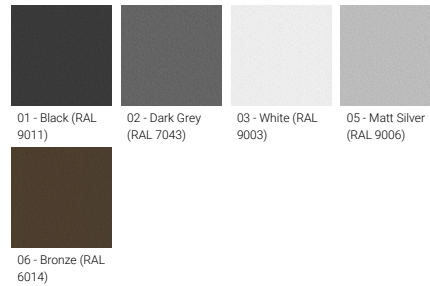

Optic

Product colour

Special finishes upon request

PITTSBURGH 3 (PIB-50024)

Technical information

Material	Aluminium
Light source	3 x 36 LED
Power	120 W
Lumen	5943 - 7606 lm
Efficacy	50 - 63 lm/W
Driver option	Integral control gear

Driver	Constant current (CC)
Input voltage	220-240 V 50/60 Hz
Optic	N, M, W, VW, E
Optic value	9°, 16°, 33°, 64°, 43°x10°
CCT / CRI	RGBW30, RGBW40
Dimming type	DMX/RDM

Product colours	Black, Dark Grey, White, Matt Silver, Bronze, Concrete - Urban, Softscape - Urban, Stone - Urban, Corten - Urban, Oak - Woodland, Walnut - Woodland, Pine - Woodland
Weight	16.0 kg
EPA (m2)	0.280
Cable	Three IP68 connectors supplied with 0.2 m of 3x1.0 sqmm outdoor cable and 2x0.2 m of 2x0.5 sqmm outdoor shielded cable
Through wiring	Single cable entry, through wiring upon request
Lens / Reflector / Optic	High-efficiency polycarbonate lens, Clear toughened glass