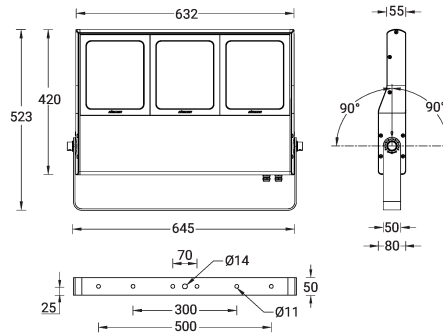

PITTSBURGH 3 (PIB-50024)

Technical information

Material	Aluminium
Light source	3 x 36 LED
Power	120 W
Lumen	5943 - 7606 lm
Efficacy	50 - 63 lm/W
Driver option	Integral control gear

Driver	Constant current (CC)
Input voltage	220-240 V 50/60 Hz
Optic	N, M, W, VW, E
Optic value	9°, 16°, 33°, 64°, 43°x10°
CCT / CRI	RGBW30, RGBW40
Dimming type	DMX/RDM

Product colours	Black, Dark Grey, White, Matt Silver, Bronze, Concrete - Urban, Softscape - Urban, Stone - Urban, Corten - Urban, Oak - Woodland, Walnut - Woodland, Pine - Woodland
Weight	16.0 kg
EPA (m2)	0.280
Cable	Three IP68 connectors supplied with 0.2 m of 3x1.0 sqmm outdoor cable and 2x0.2 m of 2x0.5 sqmm outdoor shielded cable
Through wiring	Single cable entry, through wiring upon request
Lens / Reflector / Optic	High-efficiency polycarbonate lens, Clear toughened glass

PIB-50024