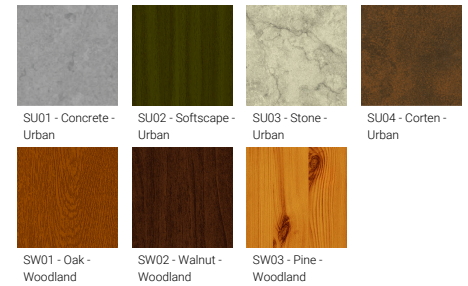

PITTSBURGH 3 (PIB-50024)

Product description

Large - RGBW

microPrim™

Luminaire Structure

- Extruded aluminium housing
- Pre-treated before powder coating ensuring high corrosion resistance
- Galvanized steel arm mounted
- Thermal heat dissipation body
- Single cable entry, through wiring upon request
- Three IP68 connectors supplied with 0.2 m of 3x1.0 sqmm outdoor cable and 2x0.2 m of 2x0.5 sqmm outdoor shielded cable
- Stainless steel fasteners in grade 304 with zinc flake coating (ZFC)
- Durable silicone rubber gasket
- High-efficiency polycarbonate lens
- Clear toughened glass
- Integral control gear
- Surge protection 10kV

Optic

Product colour

Special finishes upon request

PITTSBURGH 3 (PIB-50024)

Technical information

Material	Aluminium
Light source	3 x 36 LED
Power	120 W
Lumen	5943 - 7606 lm
Efficacy	50 - 63 lm/W
Driver option	Integral control gear

Driver	Constant current (CC)
Input voltage	220-240 V 50/60 Hz
Optic	N, M, W, VW, E
Optic value	9°, 16°, 33°, 64°, 43°x10°
CCT / CRI	RGBW30, RGBW40
Dimming type	DMX/RDM

Product colours	Black, Dark Grey, White, Matt Silver, Bronze, Concrete - Urban, Softscape - Urban, Stone - Urban, Corten - Urban, Oak - Woodland, Walnut - Woodland, Pine - Woodland
Weight	16.0 kg
EPA (m2)	0.280
Cable	Three IP68 connectors supplied with 0.2 m of 3x1.0 sqmm outdoor cable and 2x0.2 m of 2x0.5 sqmm outdoor shielded cable
Through wiring	Single cable entry, through wiring upon request
Lens / Reflector / Optic	High-efficiency polycarbonate lens, Clear toughened glass