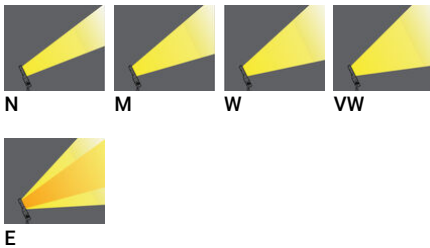

PITTSBURGH 3 (PIB-50024)

Product description

Large - RGBW

microPrim™

Luminaire Structure

- Extruded aluminium housing
- Pre-treated before powder coating ensuring high corrosion resistance
- Galvanized steel arm mounted
- Thermal heat dissipation body
- Single cable entry, through wiring upon request
- Three IP68 connectors supplied with 0.2 m of 3x1.0 sqmm outdoor cable and 2x0.2 m of 2x0.5 sqmm outdoor shielded cable
- Stainless steel fasteners in grade 304 with zinc flake coating (ZFC)
- Durable silicone rubber gasket
- High-efficiency polycarbonate lens
- Clear toughened glass
- Integral control gear
- Surge protection 10kV

Optic

Product colour

Special finishes upon request

PITTSBURGH 3 (PIB-50024)

Technical information

Material	Aluminium
Light source	3 x 36 LED
Power	120 W
Lumen	5943 - 7606 lm
Efficacy	50 - 63 lm/W
Driver option	Integral control gear

Driver	Constant current (CC)
Input voltage	220-240 V 50/60 Hz
Optic	N, M, W, VW, E
Optic value	9°, 16°, 33°, 64°, 43°x10°
CCT / CRI	RGBW30, RGBW40
Dimming type	DMX/RDM

Product colours	Black, Dark Grey, White, Matt Silver, Bronze, Concrete - Urban, Softscape - Urban, Stone - Urban, Corten - Urban, Oak - Woodland, Walnut - Woodland, Pine - Woodland
Weight	16.0 kg
EPA (m2)	0.280
Cable	Three IP68 connectors supplied with 0.2 m of 3x1.0 sqmm outdoor cable and 2x0.2 m of 2x0.5 sqmm outdoor shielded cable
Through wiring	Single cable entry, through wiring upon request
Lens / Reflector / Optic	High-efficiency polycarbonate lens, Clear toughened glass