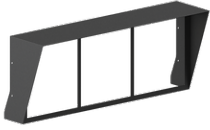

PITTSBURGH 3 (PIB-50024)

Accessory

Anti-glare visor
A55131