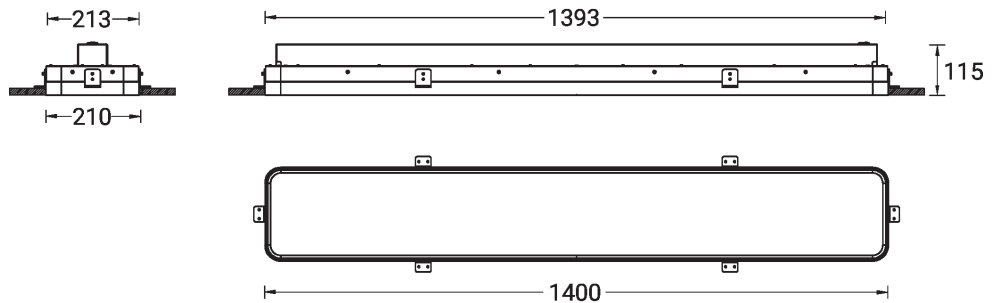

PITTSFIELD 2 (PIT-80122)

Technical information

Material	Aluminium
Light source	576 LED
Power	49 W
Lumen	5020 - 6044 lm
Efficacy	102 - 123 lm/W
Driver option	Integral control gear
Driver	Constant current (CC)

Input voltage	220-240 V 50/60 Hz
Optic	O, P
Optic value	Opal, Micro-prismatic
CCT / CRI	3000K CRI80, 4000K CRI80
Dimming type	On/Off, 1-10V, DALI
Product colours	Black, White, Matt Silver, Concrete - Urban, Softscape - Urban, Stone - Urban, Corten - Urban, Oak - Woodland, Walnut - Woodland, Pine - Woodland
Weight	6.2 kg

Operating temperature	-20 °C to 40 °C
MacAdam Ellipse	3 SDCM
Lifetime L90B10 (hours)	> 23,000
Lifetime L80B10 (hours)	> 45,000
Lifetime L80B50 (hours)	> 50,000
Variants (On/Off, 1-10V, DALI)	Compatible with EN/ IEC 60598-2-22: Suitable for emergency installations as central supply, non-maintained (Z0)

PIT-80122