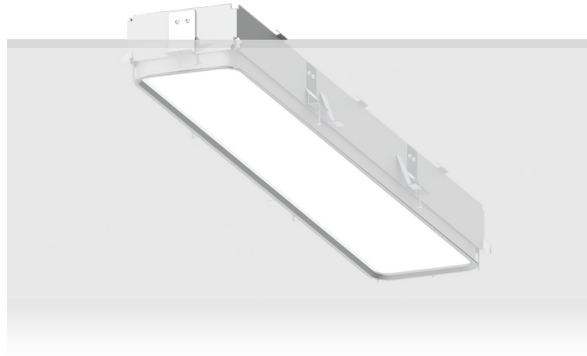

PITTSFIELD 2 (PIT-80122)

Product description

Down - Trimless - 1390 mm

microPrim™

Luminaire Structure

- Extruded aluminium bended profile with powder coating
- Passive thermal management
- Stainless steel fasteners in grade 304 with zinc flake coating (ZFC)
- PMMA diffuser with Opal (UGR <19) and micro prismatic (UGR <13) options for better glare control

- Integral control gear
- Stainless steel brackets and screws for mounting
- Down light distribution only
- Wireless control available through Bluetooth connection

- Daylight and occupancy sensor options
- Emergency module (1 or 3 hours) is available upon request with 3 options (BASIC, SELF-TEST, PRO-DALI)