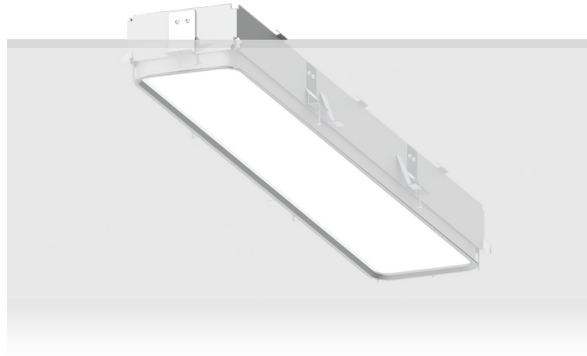

PITTSFIELD 2 (PIT-80125)

Product description

Down - Trimless - 1390 mm - RGBW

microPrim™

Luminaire Structure

- Extruded aluminium bended profile with powder coating
- Passive thermal management
- Stainless steel fasteners in grade 304 with zinc flake coating (ZFC)
- PMMA diffuser with Opal (UGR <19) and micro prismatic (UGR <13) options for better glare control

- Integral control gear
- Stainless steel brackets and screws for mounting
- Down light distribution only
- Wireless control available through Bluetooth connection

- Daylight and occupancy sensor options
- Emergency module (1 or 3 hours) is available upon request with 3 options (BASIC, SELF-TEST, PRO-DALI)