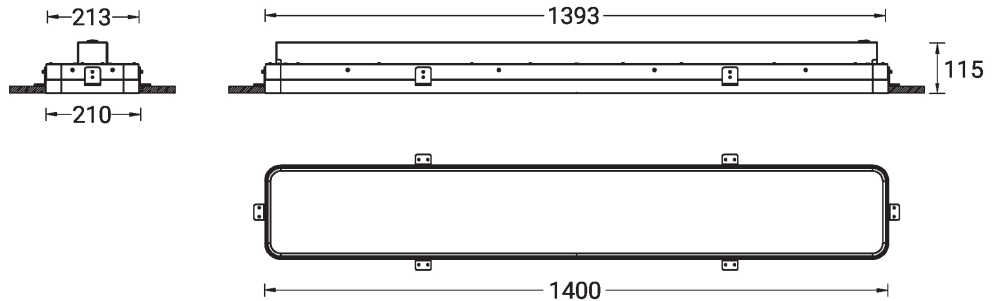

PITTSFIELD 2 (PIT-80125)

Technical information

Material	Aluminium
Light source	2304 LED
Power	72 W
Lumen	2178 lm
Efficacy	95 lm/W
Driver option	Integral control gear
Driver	Constant current (CC)

Input voltage	220-240 V 50/60 Hz
Optic	O, P
CCT / CRI	RGBW40
Dimming type	DMX, DMX/RDM
Product colours	Black, White, Matt Silver, Concrete - Urban, Softscape - Urban, Stone - Urban, Corten - Urban, Oak - Woodland, Walnut - Woodland, Pine - Woodland
Weight	6.2 kg
Operating temperature	-20 °C to 40 °C

MacAdam Ellipse	3 SDCM
Lifetime L90B10 (hours)	> 23,000
Lifetime L80B10 (hours)	> 45,000
Lifetime L80B50 (hours)	> 50,000
Variants (DMX)	Compatible with EN/ IEC 60598-2-22: Suitable for emergency installations as central supply, non-maintained (Z0)

PIT-80125