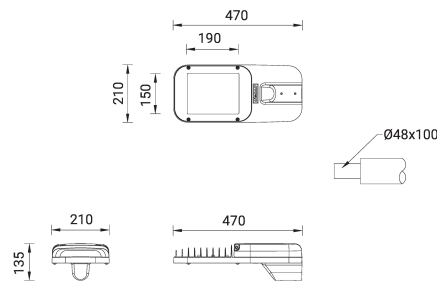

POWERMISSION 2 (PO29-GP020)

Technical information

Material	Aluminium
Light source	12 LED
Power	19 W
Lumen	2087 - 2338 lm
Efficacy	110 - 123 lm/W
Driver option	Integral control gear
Driver	Constant current (CC)
Input voltage	220-240 V 50/60 Hz
Optic	T2, T3, T4

Optic value	143°x56°, 142°x70°, 100°x76°
CCT / CRI	3000K CRI80, 4000K CRI80
Bug	B1-U0-G0, B1-U0-G1
ULR	<1%
ULOR	<1%
CIE flux code n°3	97
Dimming type	On/Off, 1-10V, DALI
Product colours	Black, Dark Grey, White, Matt Silver, Bronze, Concrete - Urban, Softscape - Urban, Stone - Urban, Corten - Urban, Oak - Woodland, Walnut - Woodland, Pine - Woodland
Weight	4.7 kg

Operating temperature	-20 °C to 40 °C
EPA (m2)	0.081
Through wiring	Single cable entry
Lens / Reflector / Optic	Clear toughened glass, High-efficiency polycarbonate lens
MacAdam Ellipse	3 SDCM
Lifetime L90B10 (hours)	> 90,000
Lifetime L80B10 (hours)	> 90,000
Lifetime L80B50 (hours)	> 90,000
Variants (On/Off, 1-10V, DALI)	Compatible with EN/ IEC 60598-2-22: Suitable for emergency installations as central supply, non-maintained (Z0)

PO29-GP020