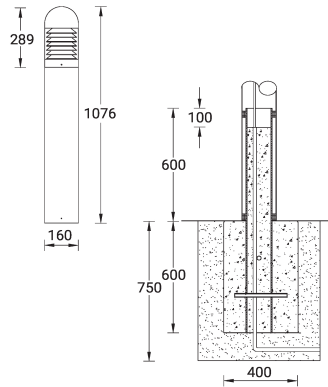

TAURAS 1 (TU-10146-1-SB)

Technical information

Light source	1 COB
Power	41 W
Lumen	962 - 974 lm
Efficacy	23 - 24 lm/W
Driver option	Integral control gear
Driver	Constant current (CC)
Input voltage	220-240 V 50/60 Hz
Optic	G

Optic value	360°
CCT / CRI	3000K CRI80, 4000K CRI80
Bug	B1-U3-G1
ULR	30%
ULOR	30%
CIE flux code n°3	75
Dimming type	On/Off, 1-10V, DALI
Product colours	Black, Dark Grey, White, Matt Silver, Bronze, Concrete - Urban, Softscape - Urban, Stone - Urban, Corten - Urban, Oak - Woodland, Walnut - Woodland, Pine - Woodland

Weight	34.2 kg
Operating temperature	-20 °C to 40 °C
Cable	One IP68 connector supplied with 0.2 m of 3x1.0 sqmm outdoor cable
Through wiring	Single cable entry
Lens / Reflector / Optic	Clear UV-stabilised polycarbonate diffuser, Sandblast finishing aluminium reflector
MacAdam Ellipse	3 SDCM
Lifetime L90B10 (hours)	> 55,000
Variants (1-10V, DALI)	Compatible with EN/ IEC 60598-2-22: Suitable for emergency installations as central supply, non-maintained (Z0)

TU-10146-1-SB