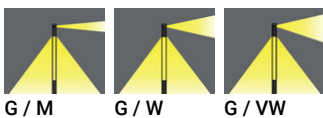

VANCOUVER 7 (VA-20042-LC)

Product description

240x240 mm - 4440 mm - Decorative pattern type 3
(Optic) - 2 projectors (Optic 2nd) - LIGHTCONNECT™

Luminaire Structure

- Die-cast aluminium housing
- Extruded aluminium column
- Pre-treated before powder coating ensuring high corrosion resistance
- Single cable entry
- One IP68 connector supplied with 0.3 m of 3x1.0 sqmm outdoor cable
- Stainless steel fasteners in grade 304 with zinc flake coating (ZFC)
- Durable silicone rubber gasket
- High-efficiency optical reflector
- Clear toughened glass
- Integral control gear
- Maximum wind load resistance is 160 km/h
- Surge protection 10kV
- VANCOUVER luminaires with projectors on top and colder than 3000K CCT do not meet the IDA certification requirements

Optic

Product colour

Special finishes upon request

VANCOUVER 7 (VA-20042-LC)

Technical information

Material	Aluminium
Light source	1 COB & 2 x 1 COB (Projectors)
Power	82 W
Lumen	4866 - 5046 lm
Efficacy	59 - 62 lm/W
Driver option	Integral control gear
Driver	Constant current (CC)
Input voltage	220-240 V 50/60 Hz
Optic	G
Optic value	56°

Optic (2nd)	M, W, VW
Optic (2nd) value	23°, 32°, 43°
CCT / CRI	3000K CRI80, 4000K CRI80
Bug	B2-U0-G0
ULR	1%
ULOR	1%
CIE flux code n°3	99
Dimming type	DALI
Product colours	Black, Dark Grey, White, Matt Silver, Bronze, Concrete - Urban, Softscape - Urban, Stone - Urban, Corten - Urban, Oak - Woodland, Walnut - Woodland, Pine - Woodland
Weight	56.6 kg

Operating temperature	-20 °C to 40 °C
EPA (m2)	1.066
Cable	One IP68 connector supplied with 0.3 m of 3x1.0 sqmm outdoor cable
Through wiring	Single cable entry
Lens / Reflector / Optic	High-efficiency optical reflector, Clear toughened glass
MacAdam Ellipse	3 SDCM
Lifetime L90B10 (hours)	> 50,700
Lifetime L80B10 (hours)	> 63,500
Lifetime L80B50 (hours)	> 63,500
Variants (DALI)	Compatible with EN/ IEC 60598-2-22: Suitable for emergency installations as central supply, non-maintained (Z0)