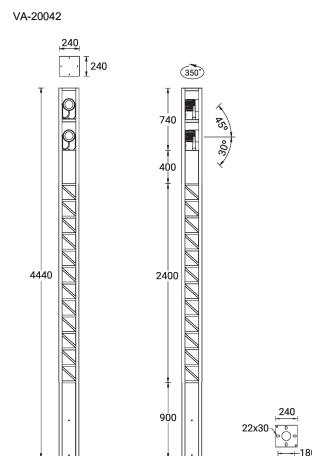

VANCOUVER 7 (VA-20042-LC)

Product description

240x240 mm - 4440 mm - Decorative pattern type 3
(Optic) - 2 projectors (Optic 2nd) - LIGHTCONNECT™

Luminaire Structure

- Die-cast aluminium housing
- Extruded aluminium column
- Pre-treated before powder coating ensuring high corrosion resistance
- Single cable entry
- One IP68 connector supplied with 0.3 m of 3x1.0 sqmm outdoor cable
- Stainless steel fasteners in grade 304 with zinc flake coating (ZFC)
- Durable silicone rubber gasket
- High-efficiency optical reflector
- Clear toughened glass
- Integral control gear
- Maximum wind load resistance is 160 km/h
- Surge protection 10kV
- VANCOUVER luminaires with projectors on top and colder than 3000K CCT do not meet the IDA certification requirements

Optic

Product colour

Special finishes upon request

VANCOUVER 7 (VA-20042-LC)

Technical information

Material	Aluminium
Light source	1 COB & 2 x 1 COB (Projectors)
Power	82 W
Lumen	4866 - 5046 lm
Efficacy	59 - 62 lm/W
Driver option	Integral control gear
Driver	Constant current (CC)
Input voltage	220-240 V 50/60 Hz
Optic	G
Optic value	56°

Optic (2nd)	M, W, VW
Optic (2nd) value	23°, 32°, 43°
CCT / CRI	3000K CRI80, 4000K CRI80
Bug	B2-U0-G0
ULR	1%
ULOR	1%
CIE flux code n°3	99
Dimming type	DALI
Product colours	Black, Dark Grey, White, Matt Silver, Bronze, Concrete - Urban, Softscape - Urban, Stone - Urban, Corten - Urban, Oak - Woodland, Walnut - Woodland, Pine - Woodland
Weight	56.6 kg

Operating temperature	-20 °C to 40 °C
EPA (m2)	1.066
Cable	One IP68 connector supplied with 0.3 m of 3x1.0 sqmm outdoor cable
Through wiring	Single cable entry
Lens / Reflector / Optic	High-efficiency optical reflector, Clear toughened glass
MacAdam Ellipse	3 SDCM
Lifetime L90B10 (hours)	> 50,700
Lifetime L80B10 (hours)	> 63,500
Lifetime L80B50 (hours)	> 63,500
Variants (DALI)	Compatible with EN/ IEC 60598-2-22: Suitable for emergency installations as central supply, non-maintained (Z0)