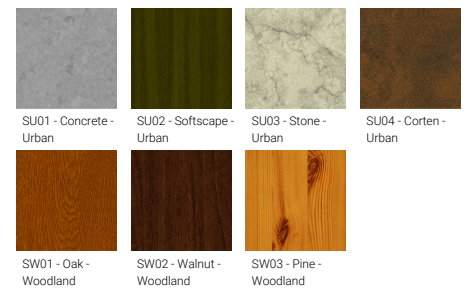

VANCOUVER 7 (VA-20042-LC)

Product description

240x240 mm - 4440 mm - Decorative pattern type 3
(Optic) - 2 projectors (Optic 2nd) - LIGHTCONNECT™

Luminaire Structure

- Die-cast aluminium housing
- Extruded aluminium column
- Pre-treated before powder coating ensuring high corrosion resistance
- Single cable entry
- One IP68 connector supplied with 0.3 m of 3x1.0 sqmm outdoor cable
- Stainless steel fasteners in grade 304 with zinc flake coating (ZFC)
- Durable silicone rubber gasket
- High-efficiency optical reflector
- Clear toughened glass
- Integral control gear
- Maximum wind load resistance is 160 km/h
- Surge protection 10kV
- VANCOUVER luminaires with projectors on top and colder than 3000K CCT do not meet the IDA certification requirements

Optic

Product colour

Special finishes upon request

VANCOUVER 7 (VA-20042-LC)

Technical information

Material	Aluminium
Light source	1 COB & 2 x 1 COB (Projectors)
Power	82 W
Lumen	4866 - 5046 lm
Efficacy	59 - 62 lm/W
Driver option	Integral control gear
Driver	Constant current (CC)
Input voltage	220-240 V 50/60 Hz
Optic	G
Optic value	56°

Optic (2nd)	M, W, VW
Optic (2nd) value	23°, 32°, 43°
CCT / CRI	3000K CRI80, 4000K CRI80
Bug	B2-U0-G0
ULR	1%
ULOR	1%
CIE flux code n°3	99
Dimming type	DALI
Product colours	Black, Dark Grey, White, Matt Silver, Bronze, Concrete - Urban, Softscape - Urban, Stone - Urban, Corten - Urban, Oak - Woodland, Walnut - Woodland, Pine - Woodland
Weight	56.6 kg