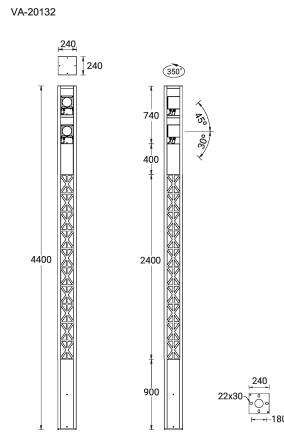

VANCOUVER 18 (VA-20132)

Product description

240x240 mm - 4400 mm - Decorative pattern type 2
(Optic) - 2 projectors (Optic 2nd) IP66 - RGBW

microPrim™

Luminaire Structure

- Die-cast aluminium housing
- Extruded aluminium column
- Pre-treated before powder coating ensuring high corrosion resistance
- Single cable entry
- One IP68 connector supplied with 0.3 m of 5x1.5 sqmm outdoor cable
- Stainless steel fasteners in grade 304 with zinc flake coating (ZFC)
- Durable silicone rubber gasket
- High-efficiency polycarbonate lens
- Clear toughened glass
- Integral control gear
- Maximum wind load resistance is 160 km/h
- Surge protection 10kV
- VANCOUVER luminaires with projectors on top and colder than 3000K CCT do not meet the IDA certification requirements

Optic

Product colour

Special finishes upon request

VANCOUVER 18 (VA-20132)

Technical information

Material	Aluminium
Light source	7 LED & 2 x7 LED (Projectors)
Power	99 W
Lumen	2689 - 3700 lm
Efficacy	27 - 37 lm/W
Driver option	Integral control gear
Driver	Constant current (CC)
Input voltage	220-240 V 50/60 Hz
Optic	N, M, E

Optic value	21°, 35°, 48°x26°
Optic (2nd)	N, M, E
Optic (2nd) value	21°, 35°, 48°x26°
CCT / CRI	RGBW30, RGBW40
Bug	B1-U0-G0
Dimming type	DMX, DMX/RDM
Product colours	Black, Dark Grey, White, Matt Silver, Bronze, Concrete - Urban, Softscape - Urban, Stone - Urban, Corten - Urban, Oak - Woodland, Walnut - Woodland, Pine - Woodland
Weight	64.2 kg
Operating temperature	-20 °C to 40 °C

EPA (m2)	1.066
Cable	One IP68 connector supplied with 0.3 m of 5x1.5 sqmm outdoor cable
Through wiring	Single cable entry
Lens / Reflector / Optic	High-efficiency polycarbonate lens, Clear toughened glass
Lifetime L90B10 (hours)	> 15,000
Lifetime L80B10 (hours)	> 31,000
Lifetime L80B50 (hours)	> 34,000
Variants (DMX/RDM)	Compatible with EN/ IEC 60598-2-22: Suitable for emergency installations as central supply, non-maintained (Z0)