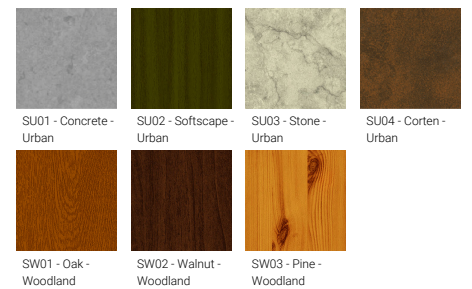

VANCOUVER 18 (VA-20132)

Product description

240x240 mm - 4400 mm - Decorative pattern type 2
(Optic) - 2 projectors (Optic 2nd) IP66 - RGBW

microPrim™

Luminaire Structure

- Die-cast aluminium housing
- Extruded aluminium column
- Pre-treated before powder coating ensuring high corrosion resistance
- Single cable entry
- One IP68 connector supplied with 0.3 m of 5x1.5 sqmm outdoor cable
- Stainless steel fasteners in grade 304 with zinc flake coating (ZFC)
- Durable silicone rubber gasket
- High-efficiency polycarbonate lens
- Clear toughened glass
- Integral control gear
- Maximum wind load resistance is 160 km/h
- Surge protection 10kV
- VANCOUVER luminaires with projectors on top and colder than 3000K CCT do not meet the IDA certification requirements

Optic

Product colour

Special finishes upon request

VANCOUVER 18 (VA-20132)

Technical information

Material	Aluminium
Light source	7 LED & 2 x7 LED (Projectors)
Power	99 W
Lumen	2689 - 3700 lm
Efficacy	27 - 37 lm/W
Driver option	Integral control gear
Driver	Constant current (CC)
Input voltage	220-240 V 50/60 Hz
Optic	N, M, E

Optic value	21°, 35°, 48°x26°
Optic (2nd)	N, M, E
Optic (2nd) value	21°, 35°, 48°x26°
CCT / CRI	RGBW30, RGBW40
Bug	B1-U0-G0
Dimming type	DMX, DMX/RDM
Product colours	Black, Dark Grey, White, Matt Silver, Bronze, Concrete - Urban, Softscape - Urban, Stone - Urban, Corten - Urban, Oak - Woodland, Walnut - Woodland, Pine - Woodland
Weight	64.2 kg
Operating temperature	-20 °C to 40 °C