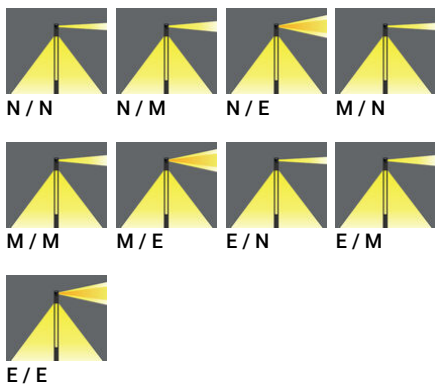

VANCOUVER 18 (VA-20132)

Product description

240x240 mm - 4400 mm - Decorative pattern type 2
(Optic) - 2 projectors (Optic 2nd) IP66 - RGBW

microPrim™

Luminaire Structure

- Die-cast aluminium housing
- Extruded aluminium column
- Pre-treated before powder coating ensuring high corrosion resistance
- Single cable entry
- One IP68 connector supplied with 0.3 m of 5x1.5 sqmm outdoor cable
- Stainless steel fasteners in grade 304 with zinc flake coating (ZFC)
- Durable silicone rubber gasket
- High-efficiency polycarbonate lens
- Clear toughened glass
- Integral control gear
- Maximum wind load resistance is 160 km/h
- Surge protection 10kV
- VANCOUVER luminaires with projectors on top and colder than 3000K CCT do not meet the IDA certification requirements

Optic

Product colour

Special finishes upon request

VANCOUVER 18 (VA-20132)

Technical information

Material	Aluminium
Light source	7 LED & 2 x7 LED (Projectors)
Power	99 W
Lumen	2689 - 3700 lm
Efficacy	27 - 37 lm/W
Driver option	Integral control gear
Driver	Constant current (CC)
Input voltage	220-240 V 50/60 Hz
Optic	N, M, E

Optic value	21°, 35°, 48°x26°
Optic (2nd)	N, M, E
Optic (2nd) value	21°, 35°, 48°x26°
CCT / CRI	RGBW30, RGBW40
Bug	B1-U0-G0
Dimming type	DMX, DMX/RDM
Product colours	Black, Dark Grey, White, Matt Silver, Bronze, Concrete - Urban, Softscape - Urban, Stone - Urban, Corten - Urban, Oak - Woodland, Walnut - Woodland, Pine - Woodland
Weight	64.2 kg
Operating temperature	-20 °C to 40 °C

EPA (m2)	1.066
Cable	One IP68 connector supplied with 0.3 m of 5x1.5 sqmm outdoor cable
Through wiring	Single cable entry
Lens / Reflector / Optic	High-efficiency polycarbonate lens, Clear toughened glass
Lifetime L90B10 (hours)	> 15,000
Lifetime L80B10 (hours)	> 31,000
Lifetime L80B50 (hours)	> 34,000
Variants (DMX/RDM)	Compatible with EN/ IEC 60598-2-22: Suitable for emergency installations as central supply, non-maintained (Z0)