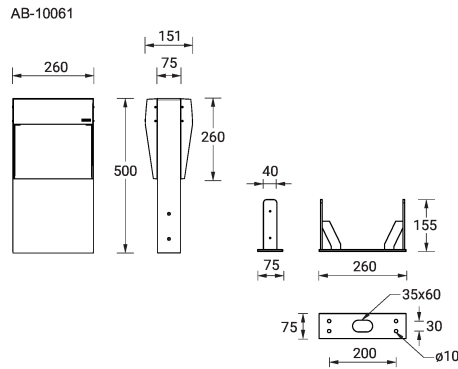

ABACUS 5 (AB-10061)

Product description

260x75 mm - 500 mm - 2 sides

microPrim™

Luminaire Structure

- Die-cast aluminium housing
- Extruded aluminium column
- Pre-treated before powder coating ensuring high corrosion resistance
- Single cable entry
- One IP68 connector supplied with 0.2 m of 3x1.0 sqmm outdoor cable
- Stainless steel fasteners in grade 304 with zinc flake coating (ZFC)
- Durable silicone rubber gasket
- Frosted glass diffuser
- Integral control gear

Optic

G

Product colour

Special finishes upon request

ABACUS 5 (AB-10061)

Technical information

Material	Aluminium
Light source	2 x 30 LED
Power	22 W
Lumen	3060 - 3132 lm
Efficacy	139 - 142 lm/W
Driver option	Integral control gear
Driver	Constant current (CC)
Input voltage	220-240 V 50/60 Hz
Optic	G

Optic value	102°x 70°
CCT / CRI	3000K CRI80, 4000K CRI80
Bug	B1-U2-G1
ULR	2%
ULOR	2%
CIE flux code n°3	96
Dimming type	On/Off
Product colours	Black, Dark Grey, White, Matt Silver, Bronze, Concrete - Urban, Softscape - Urban, Stone - Urban, Corten - Urban, Oak - Woodland, Walnut - Woodland, Pine - Woodland
Weight	7.9 kg

Operating temperature	-20 °C to 40 °C
Cable	One IP68 connector supplied with 0.2 m of 3x1.0 sqmm outdoor cable
Through wiring	Single cable entry
Lens / Reflector / Optic	Frosted glass diffuser
MacAdam Ellipse	3 SDCM
Lifetime L90B10 (hours)	> 23,000
Lifetime L80B10 (hours)	> 45,000
Lifetime L80B50 (hours)	> 49,000
Variants (On/Off)	Compatible with EN/ IEC 60598-2-22: Suitable for emergency installations as central supply, non-maintained (Z0)