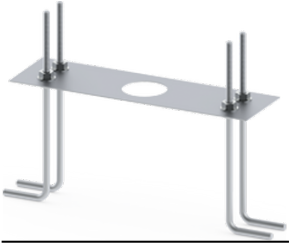

ABACUS 5 (AB-10061)

Accessory

Anchor bolt
A12091