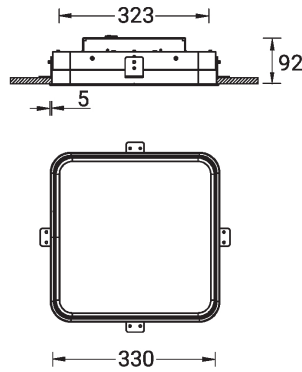

ARDEN 1 (ARD-80005)

Technical information

Material	Aluminium
Light source	672 LED
Power	34 W
Lumen	635 lm
Efficacy	19 lm/W
Driver option	Integral control gear
Driver	Constant current (CC)

Input voltage	220-240 V 50/60 Hz
Optic	O, P
Optic value	108°, 93°
CCT / CRI	RGBW40
Dimming type	DMX, DMX/RDM
Product colours	Black, White, Matt Silver, Concrete - Urban, Softscape - Urban, Stone - Urban, Corten - Urban, Oak - Woodland, Walnut - Woodland, Pine - Woodland
Weight	2.4 kg

Operating temperature	-20 °C to 40 °C
Lens / Reflector / Optic	PMMA diffuser with Opal (UGR <19) and micro prismatic (UGR <13) options for better glare control
MacAdam Ellipse	3 SDCM
Lifetime L90B10 (hours)	> 23,000
Lifetime L80B10 (hours)	> 45,000
Lifetime L80B50 (hours)	> 50,000
Variants (DMX/RDM)	Compatible with EN/ IEC 60598-2-22: Suitable for emergency installations as central supply, non-maintained (ZO)

ARD-80005