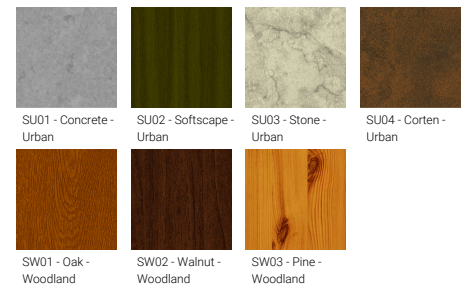

FORREY 3 (FOR-10111)

Product description

Ø186 - 1179 mm - With shade & opal diffuser

microPrim™

Luminaire Structure

- Die-cast aluminium housing and frame
- Extruded aluminium column
- Pre-treated before powder coating ensuring high corrosion resistance
- Models with shade will have colour white coating at inside of shade luminaire and outside surface coating according to colour of luminaire
- Single cable entry
- One IP68 connector supplied with 0.2 m of 3x1.0 sqmm outdoor cable
- Stainless steel fasteners in grade 304 with zinc flake coating (ZFC)
- Durable silicone rubber gasket
- White coated aluminium reflector on the top of luminaire
- Opal UV-stabilised polycarbonate diffuser
- Integral control gear
- FORREY luminaires with opal lens and colder than 3000K CCT do not meet the IDA certification requirements

Optic

G

Product colour

Special finishes upon request

FORREY 3 (FOR-10111)

Technical information

Material	Aluminium
Light source	160 LED
Power	50 W
Lumen	4036 - 4340 lm
Efficacy	80 - 86 lm/W
Driver option	Integral control gear
Driver	Constant current (CC)
Input voltage	220-240 V 50/60 Hz

Optic	G
Optic value	360°
CCT / CRI	3000K CRI80, 4000K CRI80
Dimming type	On/Off, 1-10V, DALI
Product colours	Black, Dark Grey, White, Matt Silver, Bronze, Concrete - Urban, Softscape - Urban, Stone - Urban, Corten - Urban, Oak - Woodland, Walnut - Woodland, Pine - Woodland
Weight	14.7 kg
Operating temperature	-20 °C to 40 °C
Cable	One IP68 connector supplied with 0.2 m of 3x1.0 sqmm outdoor cable