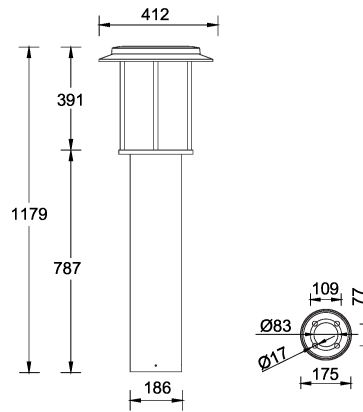

FORREY 3 (FOR-10111)

Technical information

Material	Aluminium
Light source	160 LED
Power	50 W
Lumen	4036 - 4340 lm
Efficacy	80 - 86 lm/W
Driver option	Integral control gear
Driver	Constant current (CC)
Input voltage	220-240 V 50/60 Hz

Optic	G
Optic value	360°
CCT / CRI	3000K CRI80, 4000K CRI80
Dimming type	On/Off, 1-10V, DALI
Product colours	Black, Dark Grey, White, Matt Silver, Bronze, Concrete - Urban, Softscape - Urban, Stone - Urban, Corten - Urban, Oak - Woodland, Walnut - Woodland, Pine - Woodland
Weight	14.7 kg
Operating temperature	-20 °C to 40 °C
Cable	One IP68 connector supplied with 0.2 m of 3x1.0 sqmm outdoor cable

Through wiring	Single cable entry
Lens / Reflector / Optic	White coated aluminium reflector on the top of luminaire, Opal UV-stabilised polycarbonate diffuser
MacAdam Ellipse	3 SDCM
Lifetime L90B10 (hours)	> 23,000
Lifetime L80B10 (hours)	> 45,000
Lifetime L80B50 (hours)	> 49,000
Variants (DALI)	Compatible with EN/ IEC 60598-2-22: Suitable for emergency installations as central supply, non-maintained (Z0)

FOR-10111