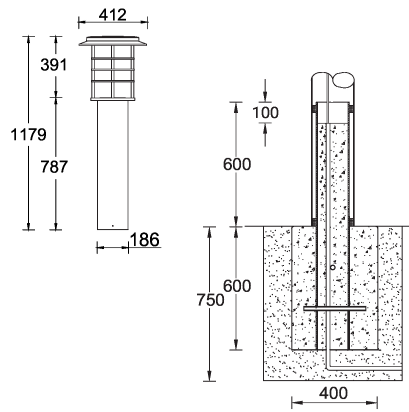

FORREY 4 (FOR-10112-SB)

Technical information

Light source	160 LED
Power	50 W
Driver option	Integral control gear
Driver	Constant current (CC)
Input voltage	220-240 V 50/60 Hz
Optic	G
Optic value	360°

CCT / CRI	3000K CRI80, 4000K CRI80
Dimming type	On/Off, 1-10V, DALI
Product colours	Black, Dark Grey, White, Matt Silver, Bronze, Concrete - Urban, Softscape - Urban, Stone - Urban, Corten - Urban, Oak - Woodland, Walnut - Woodland, Pine - Woodland
Weight	38.5 kg
Operating temperature	-20 °C to 40 °C
Cable	One IP68 connector supplied with 0.2 m of 3x1.0 sqmm outdoor cable
Through wiring	Single cable entry

Lens / Reflector / Optic	White coated aluminium reflector on the top of luminaire, Opal UV-stabilised polycarbonate diffuser
MacAdam Ellipse	3 SDCM
Lifetime L90B10 (hours)	> 23,000
Lifetime L80B10 (hours)	> 45,000
Lifetime L80B50 (hours)	> 49,000
Variants (DALI)	Compatible with EN/ IEC 60598-2-22: Suitable for emergency installations as central supply, non-maintained (Z0)

FOR-10112-SB