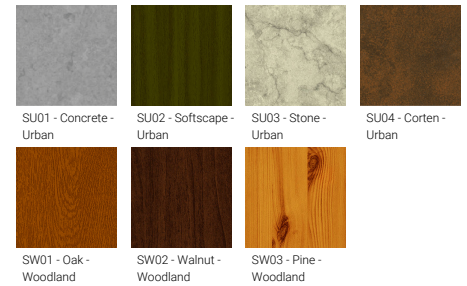

FORREY 4 (FOR-10112-SB)

Product description

Ø186 - 1179 mm - With shade & louver & opal diffuser -
With integrated security core (Anti-traffic)

Luminaire Structure

- Die-cast aluminium housing and frame
- Extruded aluminium column
- Pre-treated before powder coating ensuring high corrosion resistance
- Models with shade will have colour white coating at inside of shade luminaire and outside surface coating according to colour of luminaire
- Single cable entry
- One IP68 connector supplied with 0.2 m of 3x1.0 sqmm outdoor cable
- Stainless steel fasteners in grade 304 with zinc flake coating (ZFC)
- Durable silicone rubber gasket
- White coated aluminium reflector on the top of luminaire
- Opal UV-stabilised polycarbonate diffuser
- Integral control gear
- FORREY luminaires with opal lens and colder than 3000K CCT do not meet the IDA certification requirements

Optic

G

Product colour

Special finishes upon request

FORREY 4 (FOR-10112-SB)

Technical information

Light source	160 LED
Power	50 W
Driver option	Integral control gear
Driver	Constant current (CC)
Input voltage	220-240 V 50/60 Hz
Optic	G
Optic value	360°

CCT / CRI	3000K CRI80, 4000K CRI80
Dimming type	On/Off, 1-10V, DALI
Product colours	Black, Dark Grey, White, Matt Silver, Bronze, Concrete - Urban, Softscape - Urban, Stone - Urban, Corten - Urban, Oak - Woodland, Walnut - Woodland, Pine - Woodland
Weight	38.5 kg
Operating temperature	-20 °C to 40 °C
Cable	One IP68 connector supplied with 0.2 m of 3x1.0 sqmm outdoor cable
Through wiring	Single cable entry