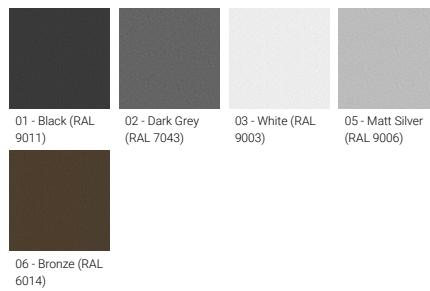

FORREY 8 (FOR-10142-SB)

Product description

Ø186 - 874 mm - With louver & opal diffuser - With integrated security core (Anti-traffic)

Luminaire Structure

- Die-cast aluminium housing and frame
- Extruded aluminium column
- Pre-treated before powder coating ensuring high corrosion resistance
- Models with shade will have colour white coating at inside of shade luminaire and outside surface coating according to colour of luminaire
- Single cable entry
- One IP68 connector supplied with 0.2 m of 3x1.0 sqmm outdoor cable
- Stainless steel fasteners in grade 304 with zinc flake coating (ZFC)
- Durable silicone rubber gasket
- Opal UV-stabilised polycarbonate diffuser
- Integral control gear
- FORREY luminaires with opal lens and colder than 3000K CCT do not meet the IDA certification requirements

Optic

G

Product colour

Special finishes upon request

FORREY 8 (FOR-10142-SB)

Technical information

Light source	160 LED
Power	50 W
Lumen	3279 - 3526 lm
Efficacy	65 - 70 lm/W
Driver option	Integral control gear
Driver	Constant current (CC)
Input voltage	220-240 V 50/60 Hz
Optic	G

Optic value	360°
CCT / CRI	3000K CRI80, 4000K CRI80
Dimming type	On/Off, 1-10V, DALI
Product colours	Black, Dark Grey, White, Matt Silver, Bronze, Concrete - Urban, Softscape - Urban, Stone - Urban, Corten - Urban, Oak - Woodland, Walnut - Woodland, Pine - Woodland
Weight	36.1 kg
Operating temperature	-20 °C to 40 °C
Cable	One IP68 connector supplied with 0.2 m of 3x1.0 sqmm outdoor cable
Through wiring	Single cable entry