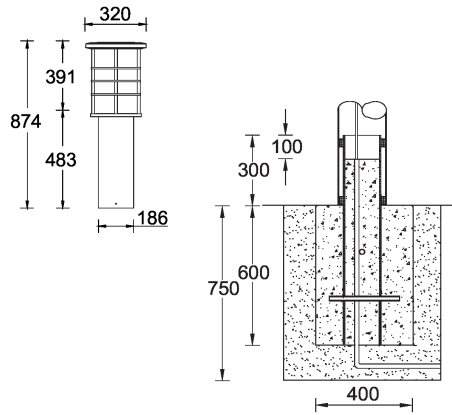

FORREY 8 (FOR-10142-SB)

Technical information

Light source	160 LED
Power	50 W
Lumen	3279 - 3526 lm
Efficacy	65 - 70 lm/W
Driver option	Integral control gear
Driver	Constant current (CC)
Input voltage	220-240 V 50/60 Hz
Optic	G

Optic value	360°
CCT / CRI	3000K CRI80, 4000K CRI80
Dimming type	On/Off, 1-10V, DALI
Product colours	Black, Dark Grey, White, Matt Silver, Bronze, Concrete - Urban, Softscape - Urban, Stone - Urban, Corten - Urban, Oak - Woodland, Walnut - Woodland, Pine - Woodland
Weight	36.1 kg
Operating temperature	-20 °C to 40 °C
Cable	One IP68 connector supplied with 0.2 m of 3x1.0 sqmm outdoor cable
Through wiring	Single cable entry

Lens / Reflector / Optic	Opal UV-stabilised polycarbonate diffuser
MacAdam Ellipse	3 SDCM
Lifetime L90B10 (hours)	> 23,000
Lifetime L80B10 (hours)	> 45,000
Lifetime L80B50 (hours)	> 49,000
Variants (DALI)	Compatible with EN/ IEC 60598-2-22: Suitable for emergency installations as central supply, non-maintained (Z0)

FOR-10142-SB