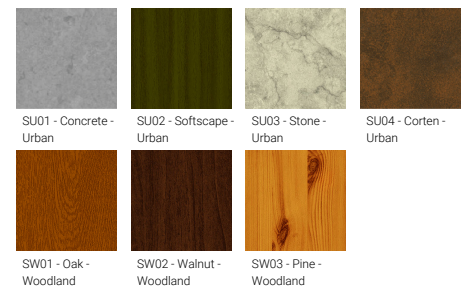

Optic

G

Product colour

Special finishes upon request

FORREY 8 (FOR-10142-SB)

Technical information

Light source	160 LED
Power	50 W
Lumen	3279 - 3526 lm
Efficacy	65 - 70 lm/W
Driver option	Integral control gear
Driver	Constant current (CC)
Input voltage	220-240 V 50/60 Hz
Optic	G

Optic value	360°
CCT / CRI	3000K CRI80, 4000K CRI80
Dimming type	On/Off, 1-10V, DALI
Product colours	Black, Dark Grey, White, Matt Silver, Bronze, Concrete - Urban, Softscape - Urban, Stone - Urban, Corten - Urban, Oak - Woodland, Walnut - Woodland, Pine - Woodland
Weight	36.1 kg
Operating temperature	-20 °C to 40 °C
Cable	One IP68 connector supplied with 0.2 m of 3x1.0 sqmm outdoor cable
Through wiring	Single cable entry