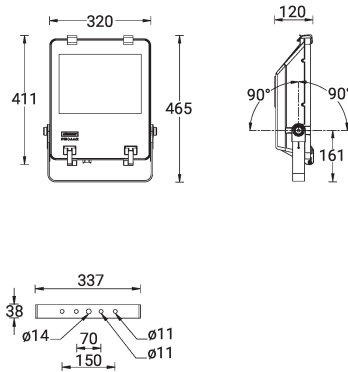

GANDALF 26 (GA-51112)

Technical information

Material	Aluminium
Light source	2 x 24 LED
Power	74 W
Lumen	7282 - 9862 lm
Efficacy	98 - 133 lm/W
Driver option	Integral control gear
Driver	Constant current (CC)
Input voltage	220-240 V 50/60 Hz
Optic	N, M, W, VW, EW, T2, T3, T4
Optic value	11°, 30°, 57°, 68°, 115°, 140°x42°, 148°x73°, 118°x79°

CCT / CRI	3000K CRI80, 4000K CRI80
Bug	B1-U0-G1, B2-U0-G1, B2-U0-G2, B3-U0-G0, B4-U0-G0
ULR	<1%
ULOR	<1%
CIE flux code n°3	100, 97, 98, 99
Dimming type	On/Off, 1-10V, DALI
Product colours	Black, Dark Grey, White, Matt Silver, Bronze, Concrete - Urban, Softscape - Urban, Stone - Urban, Corten - Urban, Oak - Woodland, Walnut - Woodland, Pine - Woodland
Weight	8.0 kg
Operating temperature	-20 °C to 50 °C
EPA (m2)	0.149

Cable	One IP68 connector supplied with 0.2 m of 3x1.0 sqmm outdoor cable
Through wiring	Single cable entry, through wiring upon request
Lens / Reflector / Optic	High-efficiency PMMA lens, Clear toughened glass
MacAdam Ellipse	3 SDCM
Lifetime L90B10 (hours)	> 90,000
Lifetime L80B10 (hours)	> 90,000
Lifetime L80B50 (hours)	> 90,000
Variants (On/Off, 1-10V, DALI)	Compatible with EN/ IEC 60598-2-22: Suitable for emergency installations as central supply, non-maintained (Z0)

GA-51112