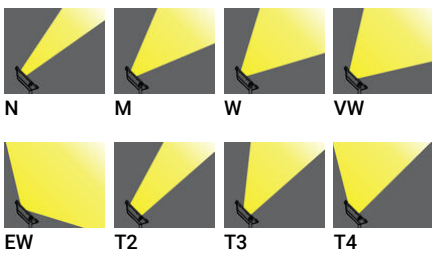

GANDALF 26 (GA-51112)

microVos microPrim™

Luminaire Structure

- Die-cast aluminium housing
- Pre-treated before powder coating ensuring high corrosion resistance
- Single cable entry, through wiring upon request
- One IP68 connector supplied with 0.2 m of 3x1.0 sqmm outdoor cable
- Stainless steel fasteners in grade 304 with zinc flake coating (ZFC)
- Durable silicone rubber gasket
- High-efficiency PMMA lens
- Clear toughened glass
- Integral control gear
- Hot-dipped galvanised steel mounting bracket allows for ceiling, wall or surface mounting

Optic

Product colour

Special finishes upon request

GANDALF 26 (GA-51112)

Technical information

Material	Aluminium
Light source	2 x 24 LED
Power	74 W
Lumen	7282 - 9862 lm
Efficacy	98 - 133 lm/W
Driver option	Integral control gear
Driver	Constant current (CC)
Input voltage	220-240 V 50/60 Hz
Optic	N, M, W, VW, EW, T2, T3, T4
Optic value	11°, 30°, 57°, 68°, 115°, 140°x42°, 148°x73°, 118°x79°

Cable	One IP68 connector supplied with 0.2 m of 3x1.0 sqmm outdoor cable
Through wiring	Single cable entry, through wiring upon request
Lens / Reflector / Optic	High-efficiency PMMA lens, Clear toughened glass
MacAdam Ellipse	3 SDCM
Lifetime L90B10 (hours)	> 90,000
Lifetime L80B10 (hours)	> 90,000
Lifetime L80B50 (hours)	> 90,000
Variants (On/Off, 1-10V, DALI)	Compatible with EN/ IEC 60598-2-22: Suitable for emergency installations as central supply, non-maintained (Z0)