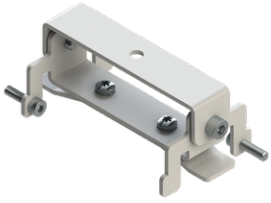

GAVLE 4 (GAV-80413)

Product description

Down - 100x90 mm - 1000 mm - RGBW

microPrim™

Luminaire Structure

- Extruded aluminium bended profile with powder coating
- Passive thermal management
- Stainless steel fasteners in grade 304 with zinc flake coating (ZFC)
- Opal PMMA diffuser (UGR <19) for glare control
- Integral control gear
- Steel brackets for ceiling down mounting option
- Up and down light distribution options
- Wireless control available through Bluetooth connection

SW01 - Oak - Woodland SW02 - Walnut - Woodland SW03 - Pine - Woodland

GAVLE 4 (GAV-80413)

Technical information

Material	Aluminium
Light source	2688 LED
Power	93 W
Lumen	3470 lm
Efficacy	37 lm/W
Driver option	Integral control gear

Gavle 1000

GAVLE 4 (GAV-80413)**Accessory**

Ceiling-mounting bracket (60
mm profile)
A81481

Xpress wireless switch
A90591

Recessing box
A61051

DALI Control System
Control-DALI