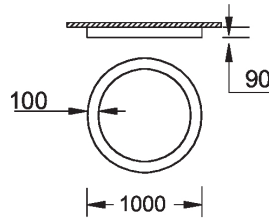

GAVLE 4 (GAV-80413)

Technical information

Material	Aluminium
Light source	2688 LED
Power	93 W
Lumen	3470 lm
Efficacy	37 lm/W
Driver option	Integral control gear

Driver	Constant current (CC)
Input voltage	220-240 V 50/60 Hz
Optic	0
Optic value	Opal
CCT / CRI	RGBW40
Dimming type	Bluetooth

Product colours	Black, White, Matt Silver, Concrete - Urban, Softscape - Urban, Stone - Urban, Corten - Urban, Oak - Woodland, Walnut - Woodland, Pine - Woodland
Weight	9.0 kg
Operating temperature	-20 °C to 40 °C
Variants (Bluetooth)	Compatible with EN/ IEC 60598-2-22: Suitable for emergency installations as central supply, non-maintained (Z0)

Gavle 1000