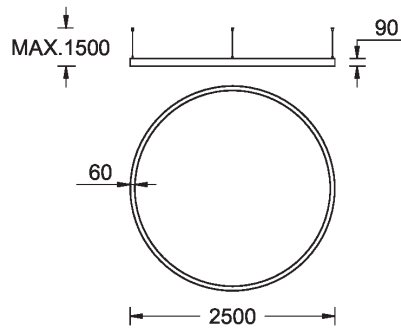

GAVLE 5 (GAV-90041)

Technical information

Material	Aluminium
Light source	960 LED
Power	125 W
Lumen	12172 - 12705 lm
Efficacy	97 - 102 lm/W
Driver option	Integral control gear for On/Off (-ND), DALI (-DA). Remote driver is included for 1-10V (-DI)

Driver	Constant current (CC)
Input voltage	220-240 V 50/60 Hz
Optic	0
Optic value	Opal
CCT / CRI	3000K CRI80, 4000K CRI80
Dimming type	On/Off, 1-10V, DALI

Product colours	Black, White, Matt Silver, Concrete - Urban, Softscape - Urban, Stone - Urban, Corten - Urban, Oak - Woodland, Walnut - Woodland, Pine - Woodland
Weight	21.1 kg
Operating temperature	-20 °C to 40 °C
Variants (1-10V, DALI)	Compatible with EN/ IEC 60598-2-22: Suitable for emergency installations as central supply, non-maintained (Z0)

GAV-90041