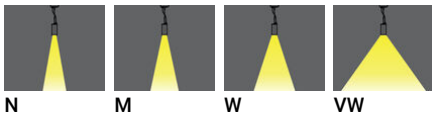

JET 44 (JE-95091)

Product description

102x102 mm - 217 mm - Square

microPrim™

Luminaire Structure

- Die-cast aluminium housing
- Pre-treated before powder coating ensuring high corrosion resistance
- Two cable entries for through wiring
- Stainless steel fasteners in grade 304 with zinc flake coating (ZFC)
- Durable silicone rubber gasket
- High-efficiency optical reflector
- Clear toughened glass
- Integral control gear
- Stainless steel suspension kit in grade 304
- Suspension height is fully adjustable
- Optional surface mounting box for easy wiring or conduit connection when wiring from behind is not possible

Optic

N M W VW

Product colour

01 - Black (RAL 9011) 02 - Dark Grey (RAL 7043) 03 - White (RAL 9003) 05 - Matt Silver (RAL 9006)
06 - Bronze (RAL 6014)

Special finishes upon request

SU01 - Concrete - Urban SU02 - Softscape - Urban SU03 - Stone - Urban SU04 - Corten - Urban
SW01 - Oak - Woodland SW02 - Walnut - Woodland SW03 - Pine - Woodland

Optic value	18°, 24°, 41°, 72°
CCT / CRI	2700K CRI80, 3000K CRI80, 4000K CRI80
Bug	B1-U0-G0, B2-U0-G0
ULR	<1%
ULOR	<1%
CIE flux code n°3	100
Dimming type	On/Off, 1-10V, DALI
Product colours	Black, Dark Grey, White, Matt Silver, Bronze, Concrete - Urban, Softscape - Urban, Stone - Urban, Corten - Urban, Oak - Woodland, Walnut - Woodland, Pine - Woodland
Weight	2.4 kg

Operating temperature	-20 °C to 50 °C
EPA (m2)	0.025
Through wiring	Two cable entries for through wiring
Lens / Reflector / Optic	High-efficiency optical reflector, Clear toughened glass
MacAdam Ellipse	3 SDCM
Lifetime L90B10 (hours)	> 55,000
Variants (On/Off, 1-10V, DALI)	Compatible with EN/ IEC 60598-2-22: Suitable for emergency installations as central supply, non-maintained (Z0)