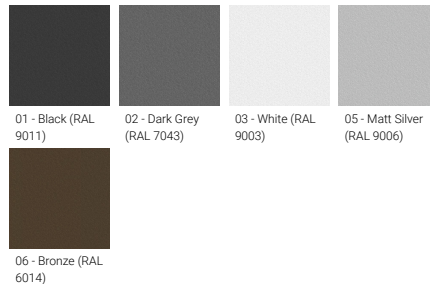

Optic

N M W VW

Product colour

01 - Black (RAL 9011) 02 - Dark Grey (RAL 7043) 03 - White (RAL 9003) 05 - Matt Silver (RAL 9006)
06 - Bronze (RAL 6014)

Special finishes upon request

SU01 - Concrete - Urban SU02 - Softscape - Urban SU03 - Stone - Urban SU04 - Corten - Urban
SW01 - Oak - Woodland SW02 - Walnut - Woodland SW03 - Pine - Woodland

Optic value	18°, 24°, 41°, 72°
CCT / CRI	2700K CRI80, 3000K CRI80, 4000K CRI80
Bug	B1-U0-G0, B2-U0-G0
ULR	<1%
ULOR	<1%
CIE flux code n°3	100
Dimming type	On/Off, 1-10V, DALI
Product colours	Black, Dark Grey, White, Matt Silver, Bronze, Concrete - Urban, Softscape - Urban, Stone - Urban, Corten - Urban, Oak - Woodland, Walnut - Woodland, Pine - Woodland
Weight	2.4 kg