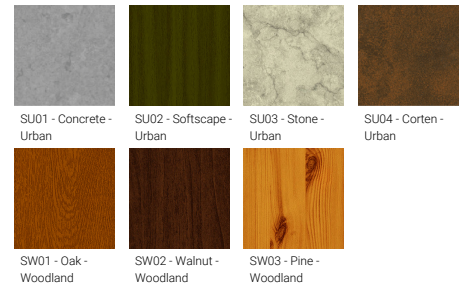

Optic

N M W VW

Product colour

01 - Black (RAL 9011) 02 - Dark Grey (RAL 7043) 03 - White (RAL 9003) 05 - Matt Silver (RAL 9006)
06 - Bronze (RAL 6014)

Special finishes upon request

SU01 - Concrete - Urban SU02 - Softscape - Urban SU03 - Stone - Urban SU04 - Corten - Urban
SW01 - Oak - Woodland SW02 - Walnut - Woodland SW03 - Pine - Woodland

Optic value	18°, 24°, 41°, 72°
CCT / CRI	2700K CRI80, 3000K CRI80, 4000K CRI80
Bug	B1-U0-G0, B2-U0-G0
ULR	<1%
ULOR	<1%
CIE flux code n°3	100
Dimming type	On/Off, 1-10V, DALI
Product colours	Black, Dark Grey, White, Matt Silver, Bronze, Concrete - Urban, Softscape - Urban, Stone - Urban, Corten - Urban, Oak - Woodland, Walnut - Woodland, Pine - Woodland
Weight	2.4 kg