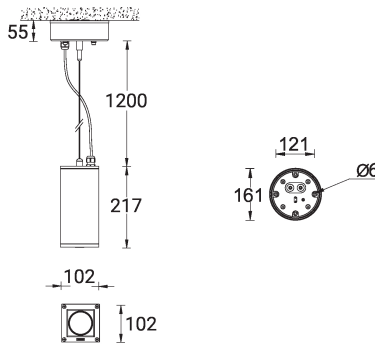

JET 44 (JE-95091)

Technical information

Material	Aluminium
Light source	1 COB
Power	14 W
Lumen	1315 - 1618 lm
Efficacy	94 - 116 lm/W
Driver option	Integral control gear
Driver	Constant current (CC)
Input voltage	220-240 V 50/60 Hz
Optic	N, M, W, VW

Optic value	18°, 24°, 41°, 72°
CCT / CRI	2700K CRI80, 3000K CRI80, 4000K CRI80
Bug	B1-U0-G0, B2-U0-G0
ULR	<1%
ULOR	<1%
CIE flux code n°3	100
Dimming type	On/Off, 1-10V, DALI
Product colours	Black, Dark Grey, White, Matt Silver, Bronze, Concrete - Urban, Softscape - Urban, Stone - Urban, Corten - Urban, Oak - Woodland, Walnut - Woodland, Pine - Woodland
Weight	2.4 kg

Operating temperature	-20 °C to 50 °C
EPA (m2)	0.025
Through wiring	Two cable entries for through wiring
Lens / Reflector / Optic	High-efficiency optical reflector, Clear toughened glass
MacAdam Ellipse	3 SDCM
Lifetime L90B10 (hours)	> 55,000
Variants (On/Off, 1-10V, DALI)	Compatible with EN/ IEC 60598-2-22: Suitable for emergency installations as central supply, non-maintained (Z0)

JE-95091