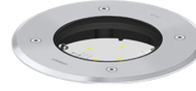

KIOS 1 (KI-60445)**Product description**

With recessing box / driver - Embross frame

**Luminaire Structure**

- Die-cast aluminium housing
- Pre-treated before powder coating ensuring high corrosion resistance
- 5.5 mm thick front ring in grade 316 stainless steel
- Single cable entry, through wiring upon request
- Stainless steel fasteners in grade 316
- Durable silicone rubber gasket
- Clear or frosted toughened glass
- Integral control gear
- Recessing box in high-density polyethylene is included
- Suitable for drive-over with a maximum load of 2000 kg
- Vehicles with pneumatic tires can drive over the luminaire but the speed must not exceed 50 km/h
- Load is transferred by the housing to the foundation
- The distance between the luminaire and the illuminated surface should be at least 0.5 m

Optic**Product colour**

00 - Stainless Steel

KIOS 1 (KI-60445)

Technical information

Material	Stainless Steel
Light source	12 LED
Power	6 W
Lumen	85 - 317 lm
Efficacy	14 - 53 lm/W
Driver option	Integral control gear
Driver	Constant current (CC)
Input voltage	220-240 V 50/60 Hz
Optic	C, F

Optic value	98°, 75°
CCT / CRI	2700K CRI80, 3000K CRI80, 4000K CRI80
Bug	B0-U3-G0
ULR	100%
ULOR	100%
Dimming type	On/Off, 1-10V, DALI
Product colours	Stainless Steel
Weight	4.3 kg
Operating temperature	-20 °C to 40 °C

Through wiring	Single cable entry, through wiring upon request
Lens / Reflector / Optic	Clear or frosted toughened glass
MacAdam Ellipse	3 SDCM
Lifetime L90B10 (hours)	> 23,000
Lifetime L80B10 (hours)	> 45,000
Lifetime L80B50 (hours)	> 50,000
Variants (On/Off, 1-10V, DALI)	Compatible with EN/ IEC 60598-2-22: Suitable for emergency installations as central supply, non-maintained (Z0)