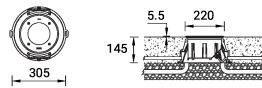

KIOS 1 (KI-60445)

Technical information

Material	Stainless Steel
Light source	12 LED
Power	6 W
Lumen	85 - 317 lm
Efficacy	14 - 53 lm/W
Driver option	Integral control gear
Driver	Constant current (CC)
Input voltage	220-240 V 50/60 Hz
Optic	C, F

Optic value	98°, 75°
CCT / CRI	2700K CRI80, 3000K CRI80, 4000K CRI80
Bug	B0-U3-G0
ULR	100%
ULOR	100%
Dimming type	On/Off, 1-10V, DALI
Product colours	Stainless Steel
Weight	4.3 kg
Operating temperature	-20 °C to 40 °C

Through wiring	Single cable entry, through wiring upon request
Lens / Reflector / Optic	Clear or frosted toughened glass
MacAdam Ellipse	3 SDCM
Lifetime L90B10 (hours)	> 23,000
Lifetime L80B10 (hours)	> 45,000
Lifetime L80B50 (hours)	> 50,000
Variants (On/Off, 1-10V, DALI)	Compatible with EN/ IEC 60598-2-22: Suitable for emergency installations as central supply, non-maintained (Z0)

KI-60445