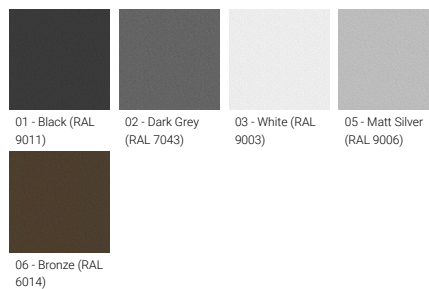

KWH 7 (KWH-50003)

Product description

Small - 1 head - RGB Tunable White

microVos microPrim™

Luminaire Structure

- Die-cast aluminium end-caps
- Extruded aluminium housing
- Pre-treated before powder coating ensuring high corrosion resistance
- Thermal heat dissipation body
- Single or double head configuration for all three sizes
- Each of the heads can be aimed, adjusted and locked for precise aiming
- Single cable entry, through wiring upon request
- Three IP68 connectors supplied with 0.2 m of 3x1.0 sqmm outdoor cable and 2x0.2 m of 2x0.5 sqmm outdoor shielded cable
- Stainless steel fasteners in grade 304 with zinc flake coating (ZFC)
- Durable silicone rubber gasket
- Clear toughened glass
- High-efficiency PMMA lens
- Integral control gear
- Hot-dipped galvanised steel mounting bracket allows for ceiling, wall or surface mounting

Optic

Product colour

Special finishes upon request

KWH 7 (KWH-50003)

Technical information

Material	Aluminium
Light source	40 LED
Power	46 W
Lumen	2920 - 3552 lm
Efficacy	63 - 77 lm/W
Driver option	Integral control gear
Driver	Constant current (CC)
Input voltage	220-240 V 50/60 Hz

Optic	N, M, W, VW, E
Optic value	9°, 15°, 31°, 63°x65°, 10°x44°
CCT / CRI	RGBTW
Bug	B2-U0-G0, B3-U0-G0
ULR	<1%
ULOR	<1%
CIE flux code n°3	100
Dimming type	DMX, DMX/RDM

Product colours	Black, Dark Grey, White, Matt Silver, Bronze, Concrete - Urban, Softscape - Urban, Stone - Urban, Corten - Urban, Oak - Woodland, Walnut - Woodland, Pine - Woodland
Weight	7.2 kg
Operating temperature	-20 °C to 50 °C
EPA (m2)	0.084
Cable	Three IP68 connectors supplied with 0.2 m of 3x1.0 sqmm outdoor cable and 2x0.2 m of 2x0.5 sqmm outdoor shielded cable
Through wiring	Single cable entry, through wiring upon request
Lens / Reflector / Optic	Clear toughened glass, High-efficiency PMMA lens