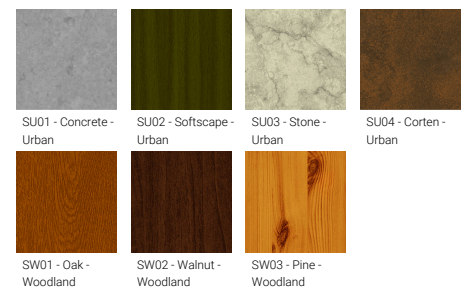

KWH 7 (KWH-50003)

Product description

Small - 1 head - RGB Tunable White

microVos microPrim™

Luminaire Structure

- Die-cast aluminium end-caps
- Extruded aluminium housing
- Pre-treated before powder coating ensuring high corrosion resistance
- Thermal heat dissipation body
- Single or double head configuration for all three sizes
- Each of the heads can be aimed, adjusted and locked for precise aiming
- Single cable entry, through wiring upon request
- Three IP68 connectors supplied with 0.2 m of 3x1.0 sqmm outdoor cable and 2x0.2 m of 2x0.5 sqmm outdoor shielded cable
- Stainless steel fasteners in grade 304 with zinc flake coating (ZFC)
- Durable silicone rubber gasket
- Clear toughened glass
- High-efficiency PMMA lens
- Integral control gear
- Hot-dipped galvanised steel mounting bracket allows for ceiling, wall or surface mounting

Optic

Product colour

Special finishes upon request

KWH 7 (KWH-50003)

Technical information

Material	Aluminium
Light source	40 LED
Power	46 W
Lumen	2920 - 3552 lm
Efficacy	63 - 77 lm/W
Driver option	Integral control gear
Driver	Constant current (CC)
Input voltage	220-240 V 50/60 Hz

Optic	N, M, W, VW, E
Optic value	9°, 15°, 31°, 63°x65°, 10°x44°
CCT / CRI	RGBTW
Bug	B2-U0-G0, B3-U0-G0
ULR	<1%
ULOR	<1%
CIE flux code n°3	100
Dimming type	DMX, DMX/RDM

Product colours	Black, Dark Grey, White, Matt Silver, Bronze, Concrete - Urban, Softscape - Urban, Stone - Urban, Corten - Urban, Oak - Woodland, Walnut - Woodland, Pine - Woodland
Weight	7.2 kg
Operating temperature	-20 °C to 50 °C
EPA (m2)	0.084
Cable	Three IP68 connectors supplied with 0.2 m of 3x1.0 sqmm outdoor cable and 2x0.2 m of 2x0.5 sqmm outdoor shielded cable
Through wiring	Single cable entry, through wiring upon request
Lens / Reflector / Optic	Clear toughened glass, High-efficiency PMMA lens