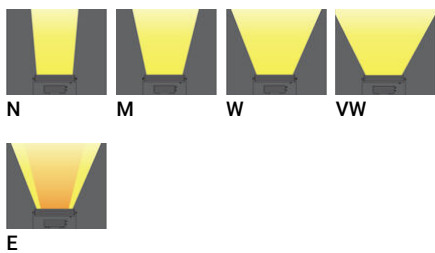

KWH 7 (KWH-50003)

Product description

Small - 1 head - RGB Tunable White

microVos microPrim™

Luminaire Structure

- Die-cast aluminium end-caps
- Extruded aluminium housing
- Pre-treated before powder coating ensuring high corrosion resistance
- Thermal heat dissipation body
- Single or double head configuration for all three sizes
- Each of the heads can be aimed, adjusted and locked for precise aiming
- Single cable entry, through wiring upon request
- Three IP68 connectors supplied with 0.2 m of 3x1.0 sqmm outdoor cable and 2x0.2 m of 2x0.5 sqmm outdoor shielded cable
- Stainless steel fasteners in grade 304 with zinc flake coating (ZFC)
- Durable silicone rubber gasket
- Clear toughened glass
- High-efficiency PMMA lens
- Integral control gear
- Hot-dipped galvanised steel mounting bracket allows for ceiling, wall or surface mounting

Optic

Product colour

Special finishes upon request

KWH 7 (KWH-50003)

Technical information

Material	Aluminium
Light source	40 LED
Power	46 W
Lumen	2920 - 3552 lm
Efficacy	63 - 77 lm/W
Driver option	Integral control gear
Driver	Constant current (CC)
Input voltage	220-240 V 50/60 Hz

Optic	N, M, W, VW, E
Optic value	9°, 15°, 31°, 63°x65°, 10°x44°
CCT / CRI	RGBTW
Bug	B2-U0-G0, B3-U0-G0
ULR	<1%
ULOR	<1%
CIE flux code n°3	100
Dimming type	DMX, DMX/RDM

Product colours	Black, Dark Grey, White, Matt Silver, Bronze, Concrete - Urban, Softscape - Urban, Stone - Urban, Corten - Urban, Oak - Woodland, Walnut - Woodland, Pine - Woodland
Weight	7.2 kg
Operating temperature	-20 °C to 50 °C
EPA (m2)	0.084
Cable	Three IP68 connectors supplied with 0.2 m of 3x1.0 sqmm outdoor cable and 2x0.2 m of 2x0.5 sqmm outdoor shielded cable
Through wiring	Single cable entry, through wiring upon request
Lens / Reflector / Optic	Clear toughened glass, High-efficiency PMMA lens