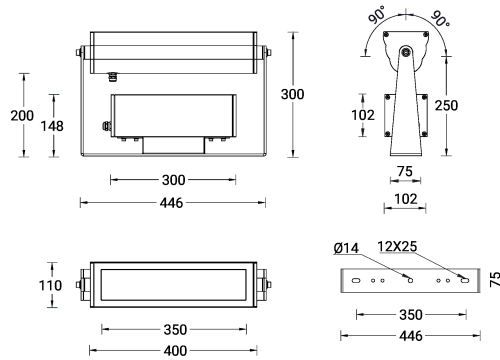

KWH 7 (KWH-50003)

Technical information

Material	Aluminium
Light source	40 LED
Power	46 W
Lumen	2920 - 3552 lm
Efficacy	63 - 77 lm/W
Driver option	Integral control gear
Driver	Constant current (CC)
Input voltage	220-240 V 50/60 Hz

Optic	N, M, W, VW, E
Optic value	9°, 15°, 31°, 63°x65°, 10°x44°
CCT / CRI	RGBTW
Bug	B2-U0-G0, B3-U0-G0
ULR	<1%
ULOR	<1%
CIE flux code n°3	100
Dimming type	DMX, DMX/RDM

Product colours	Black, Dark Grey, White, Matt Silver, Bronze, Concrete - Urban, Softscape - Urban, Stone - Urban, Corten - Urban, Oak - Woodland, Walnut - Woodland, Pine - Woodland
Weight	7.2 kg
Operating temperature	-20 °C to 50 °C
EPA (m2)	0.084
Cable	Three IP68 connectors supplied with 0.2 m of 3x1.0 sqmm outdoor cable and 2x0.2 m of 2x0.5 sqmm outdoor shielded cable
Through wiring	Single cable entry, through wiring upon request
Lens / Reflector / Optic	Clear toughened glass, High-efficiency PMMA lens

KWH-50003