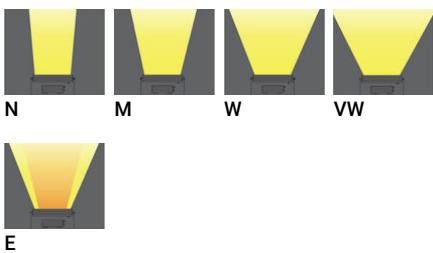

KWH 12 (KWH-50052)

Product description

Large - 2 heads - RGBW

microVos microPrim™

Luminaire Structure

- Die-cast aluminium end-caps
- Extruded aluminium housing
- Pre-treated before powder coating ensuring high corrosion resistance
- Thermal heat dissipation body
- Single or double head configuration for all three sizes
- Each of the heads can be aimed, adjusted and locked for precise aiming
- Single cable entry, through wiring upon request
- Three IP68 connectors supplied with 0.2 m of 3x1.0 sqmm outdoor cable and 2x0.2 m of 2x0.5 sqmm outdoor shielded cable
- Stainless steel fasteners in grade 304 with zinc flake coating (ZFC)
- Durable silicone rubber gasket
- Clear toughened glass
- High-efficiency PMMA lens
- Integral control gear
- Hot-dipped galvanised steel mounting bracket allows for ceiling, wall or surface mounting

Optic

Product colour

Special finishes upon request