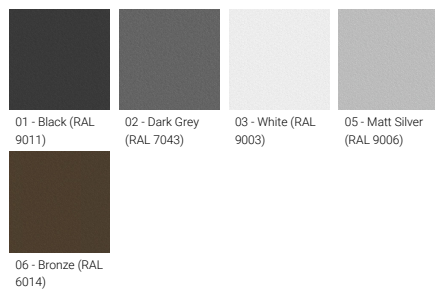

**Optic**

**Product colour**

**Special finishes upon request**

**KWH 12 (KWH-50052)**

**Technical information**

|                      |                       |
|----------------------|-----------------------|
| <b>Material</b>      | Aluminium             |
| <b>Light source</b>  | 2 x 80 LED            |
| <b>Power</b>         | 146 W                 |
| <b>Lumen</b>         | 8802 - 11270 lm       |
| <b>Efficacy</b>      | 60 - 77 lm/W          |
| <b>Driver option</b> | Integral control gear |
| <b>Driver</b>        | Constant current (CC) |
| <b>Input voltage</b> | 220-240 V 50/60 Hz    |