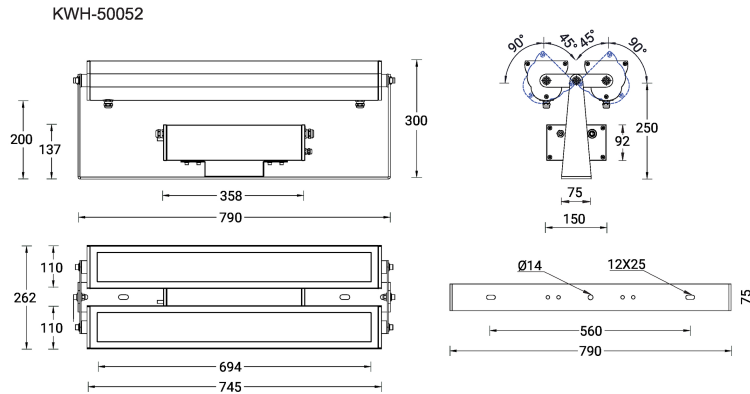

KWH 12 (KWH-50052)

Technical information

Material	Aluminium
Light source	2 x 80 LED
Power	146 W
Lumen	8802 - 11270 lm
Efficacy	60 - 77 lm/W
Driver option	Integral control gear
Driver	Constant current (CC)
Input voltage	220-240 V 50/60 Hz

Optic	N, M, W, VW, E
Optic value	9°, 16°, 33°, 64°x72°, 10°x43°
CCT / CRI	RGBW30, RGBW40
Bug	B3-U0-G0, B4-U0-G0
ULR	<1%
ULOR	<1%
CIE flux code n°3	100
Dimming type	DMX, DMX/RDM

Product colours	Black, Dark Grey, White, Matt Silver, Bronze, Concrete - Urban, Softscape - Urban, Stone - Urban, Corten - Urban, Oak - Woodland, Walnut - Woodland, Pine - Woodland
Weight	18.0 kg
Operating temperature	-20 °C to 40 °C
EPA (m2)	0.122
Cable	Three IP68 connectors supplied with 0.2 m of 3x1.0 sqmm outdoor cable and 2x0.2 m of 2x0.5 sqmm outdoor shielded cable
Through wiring	Single cable entry, through wiring upon request
Lens / Reflector / Optic	Clear toughened glass, High-efficiency PMMA lens