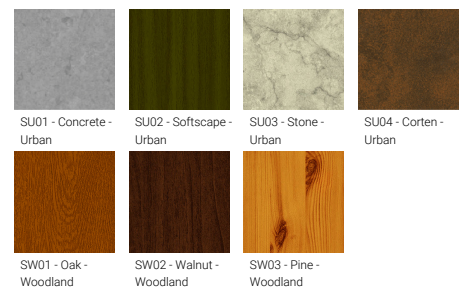

**Optic**

**Product colour**

**Special finishes upon request**

**KWH 12 (KWH-50052)**

**Technical information**

|                      |                       |
|----------------------|-----------------------|
| <b>Material</b>      | Aluminium             |
| <b>Light source</b>  | 2 x 80 LED            |
| <b>Power</b>         | 146 W                 |
| <b>Lumen</b>         | 8802 - 11270 lm       |
| <b>Efficacy</b>      | 60 - 77 lm/W          |
| <b>Driver option</b> | Integral control gear |
| <b>Driver</b>        | Constant current (CC) |
| <b>Input voltage</b> | 220-240 V 50/60 Hz    |

|                                 |  |
|---------------------------------|--|
| <b>Product colours</b>          | Black, Dark Grey, White, Matt Silver, Bronze, Concrete - Urban, Softscape - Urban, Stone - Urban, Corten - Urban, Oak - Woodland, Walnut - Woodland, Pine - Woodland |
| <b>Weight</b>                   | 18.0 kg  |
| <b>Operating temperature</b>    | -20 °C to 40 °C  |
| <b>EPA (m2)</b>                 | 0.122  |
| <b>Cable</b>                    | Three IP68 connectors supplied with 0.2 m of 3x1.0 sqmm outdoor cable and 2x0.2 m of 2x0.5 sqmm outdoor shielded cable   |
| <b>Through wiring</b>           | Single cable entry, through wiring upon request  |
| <b>Lens / Reflector / Optic</b> | Clear toughened glass, High-efficiency PMMA lens   |