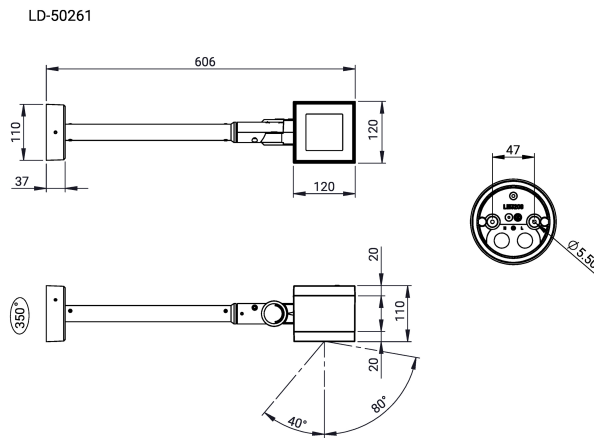

LADOR 48 (LD-50261)

Technical information

Material	Aluminium
Light source	8 LED
Power	22 W
Lumen	853 - 1133 lm
Efficacy	284 - 378 lm/W
Driver option	Integral control gear
Driver	Constant current (CC)
Input voltage	220-240 V 50/60 Hz

Optic	N, M, W, VW, E
Optic value	8°, 17°, 26°, 65°, 43°x11°
CCT / CRI	RGBW30, RGBW40
Bug	B1-U0-G0
ULR	0%, <1%
ULOR	0%, <1%
CIE flux code n°3	100
Dimming type	DMX, DMX/RDM

Product colours	Black, Dark Grey, White, Matt Silver, Bronze, Concrete - Urban, Softscape - Urban, Stone - Urban, Corten - Urban, Oak - Woodland, Walnut - Woodland, Pine - Woodland
Weight	3.2 kg
Operating temperature	-20 °C to 40 °C
EPA (m2)	0.073
Through wiring	Single cable entry
Lens / Reflector / Optic	High-efficiency PMMA lens, Clear toughened glass
Variants (DMX/RDM)	Compatible with EN/ IEC 60598-2-22: Suitable for emergency installations as central supply, non-maintained (Z0)