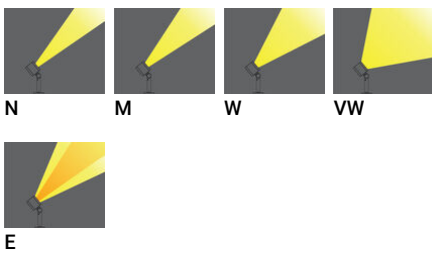

**LADOR 48 (LD-50261)**

**Product description**

Bracket mounted - Integral control gear - 120x120 mm  
 - Class I - RGBW

microPrim™

**Luminaire Structure**

- Die-cast aluminium housing
- Pre-treated before powder coating ensuring high corrosion resistance
- Thermal heat dissipation body
- Adjustable: Tilt 80° (Up) & 40° (Down), Rotation 350°

- Single cable entry
- Stainless steel fasteners in grade 304 with zinc flake coating (ZFC)
- Durable silicone rubber gasket
- High-efficiency PMMA lens

- Clear toughened glass
- Integral control gear

**Optic**

<b>Product colours</b>	Black, Dark Grey, White, Matt Silver, Bronze, Concrete - Urban, Softscape - Urban, Stone - Urban, Corten - Urban, Oak - Woodland, Walnut - Woodland, Pine - Woodland
<b>Weight</b>	3.2 kg
<b>Operating temperature</b>	-20 °C to 40 °C
<b>EPA (m2)</b>	0.073
<b>Through wiring</b>	Single cable entry
<b>Lens / Reflector / Optic</b>	High-efficiency PMMA lens, Clear toughened glass
<b>Variants (DMX/RDM)</b>	Compatible with EN/ IEC 60598-2-22: Suitable for emergency installations as central supply, non-maintained (Z0)