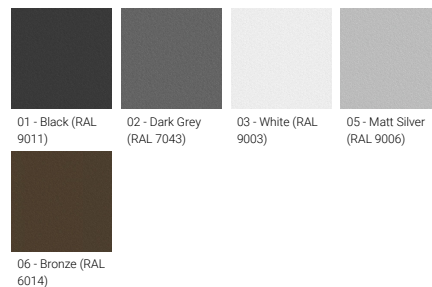

Product colour