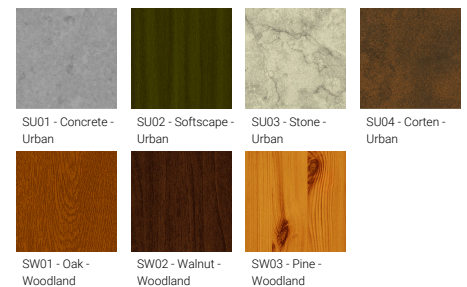

Special finishes upon request