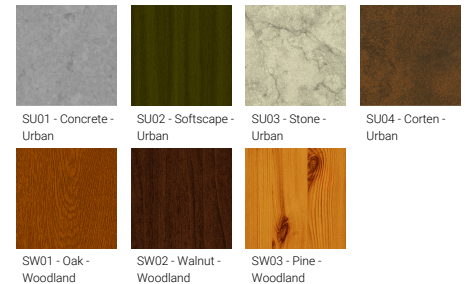

Special finishes upon request