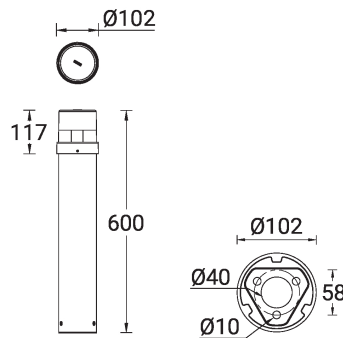

LIGHTSOFT 3 (LH-10573)

Technical information

Material	Aluminium
Light source	1 COB
Power	14 W
Lumen	408 - 447 lm
Efficacy	29 - 32 lm/W
Driver option	Integral control gear
Driver	Constant current (CC)
Input voltage	220-240 V 50/60 Hz
Optic	G

Optic value	125°
CCT / CRI	2700K CRI80, 3000K CRI80, 4000K CRI80
Bug	B0-U3-G0
ULR	<1%
ULOR	<1%
CIE flux code n°3	90
Dimming type	On/Off, 1-10V, DALI
Product colours	Black, Dark Grey, White, Matt Silver, Bronze, Concrete - Urban, Softscape - Urban, Stone - Urban, Corten - Urban, Oak - Woodland, Walnut - Woodland, Pine - Woodland
Weight	2.7 kg

Operating temperature	-20 °C to 40 °C
Cable	One IP68 connector supplied with 0.2 m of 3x1.0 sqmm outdoor cable
Through wiring	Single cable entry
Lens / Reflector / Optic	Clear UV-stabilised polycarbonate diffuser, Anodised, high-purity aluminium reflector
MacAdam Ellipse Lifetime L90B10 (hours)	3 SDCM > 55,000
Variants (On/Off, 1-10V, DALI)	Compatible with EN/ IEC 60598-2-22: Suitable for emergency installations as central supply, non-maintained (Z0)

LH-10573