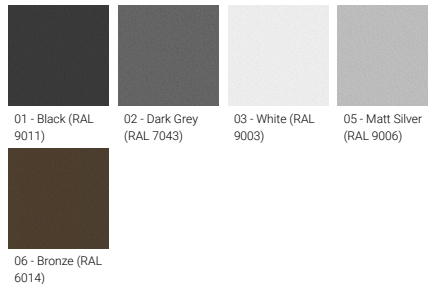

LIGHTSOFT 3 (LH-10573)

Product description

Ø102 - 600 mm - Round - IK08

Luminaire Structure

- Die-cast aluminium housing
- Extruded aluminium column
- Pre-treated before powder coating ensuring high corrosion resistance
- Single cable entry

- One IP68 connector supplied with 0.2 m of 3x1.0 sqmm outdoor cable
- Stainless steel fasteners in grade 304 with zinc flake coating (ZFC)
- Durable silicone rubber gasket
- Clear UV-stabilised polycarbonate diffuser

- Anodised, high-purity aluminium reflector
- Integral control gear

Optic

G

Product colour