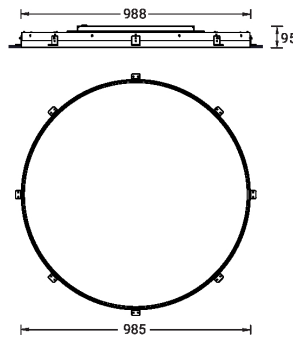

MALMO 2 (MAL-80144)

Technical information

Material	Aluminium
Light source	7488 LED
Power	234 W
Lumen	7077 lm
Efficacy	43 lm/W
Driver option	Integral control gear

Driver	Constant current (CC)
Input voltage	220-240 V 50/60 Hz
Optic	O, P
Optic value	107°, 94°
CCT / CRI	RGBW40
Dimming type	Bluetooth

Product colours	Black, White, Matt Silver, Concrete - Urban, Softscape - Urban, Stone - Urban, Corten - Urban, Oak - Woodland, Walnut - Woodland, Pine - Woodland
Weight	16 kg
Operating temperature	-20 °C to 40 °C
Variants (Bluetooth)	Compatible with EN/ IEC 60598-2-22: Suitable for emergency installations as central supply, non-maintained (Z0)

MAL-80144