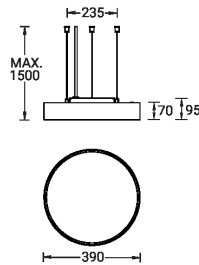

MALMO 4 (MAL-90014)

Technical information

Material	Aluminium
Light source	1104 LED
Power	55 W
Lumen	1494 lm
Efficacy	38 lm/W
Driver option	Remote driver (included)

Driver	Constant current (CC)
Input voltage	220-240 V 50/60 Hz
Optic	O, P
Optic value	107°, 94°
CCT / CRI	RGBW40
Dimming type	Bluetooth

Product colours	Black, White, Matt Silver, Concrete - Urban, Softscape - Urban, Stone - Urban, Corten - Urban, Oak - Woodland, Walnut - Woodland, Pine - Woodland
Weight	2.6 kg
Operating temperature	-20 °C to 40 °C
Variants (Bluetooth)	Compatible with EN/ IEC 60598-2-22: Suitable for emergency installations as central supply, non-maintained (Z0)

MAL-90014