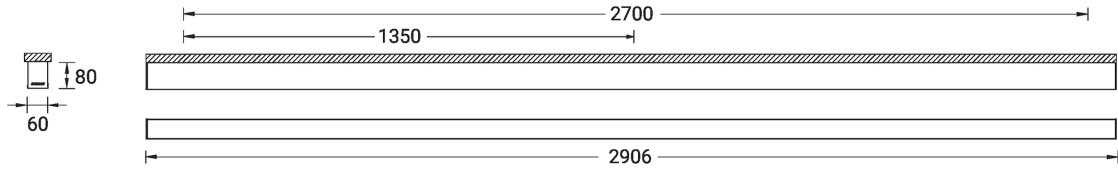

NYBRO 6 (NYB-80665)

Technical information

Material	Aluminium	Input voltage	220-240 V 50/60 Hz	MacAdam Ellipse	3 SDCM	
Light source	360 LED	Optic	O, P	Lifetime L90B10 (hours)	> 23,000	
Power	92 W	CCT / CRI	TW (2700K - 6500K)	Lifetime L80B10 (hours)	> 45,000	
Lumen	8756 lm	Dimming type	DALI	Lifetime L80B50 (hours)	> 50,000	
Efficacy	83 lm/W	Product colours	Black, White, Matt Silver, Concrete - Urban, Softscape - Urban, Stone - Urban, Corten - Urban, Oak - Woodland, Walnut - Woodland, Pine - Woodland	Variants (DALI)	Compatible with EN/ IEC 60598-2-22: Suitable for emergency installations as central supply, non- maintained (Z0)	
Driver option	Integral control gear		Weight			8.6 kg
Driver	Constant current (CC)	Operating temperature	-20 °C to 40 °C			

NYB-80665