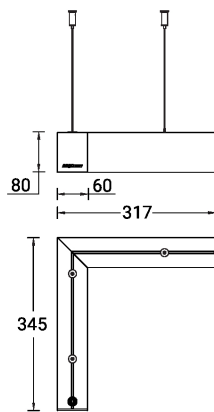

NYBRO 13 (NYB-80792-PE)

Technical information

Material	Aluminium
Light source	72 LED
Power	14 W
Lumen	1215 - 1527 lm
Efficacy	87 - 109 lm/W
Driver option	Integral control gear
Driver	Constant current (CC)

Input voltage	220-240 V 50/60 Hz
Optic	O, P
Optic value	Opal, Micro-prismatic
CCT / CRI	3000K CRI80, 4000K CRI80
Dimming type	On/Off, DALI
Product colours	Black, White, Matt Silver, Concrete - Urban, Softscape - Urban, Stone - Urban, Corten - Urban, Oak - Woodland, Walnut - Woodland, Pine - Woodland
Weight	3.0 kg

Operating temperature	-20 °C to 40 °C
MacAdam Ellipse	3 SDCM
Lifetime L90B10 (hours)	> 23,000
Lifetime L80B10 (hours)	> 45,000
Lifetime L80B50 (hours)	> 50,000
Variants (On/Off, DALI)	Compatible with EN/ IEC 60598-2-22: Suitable for emergency installations as central supply, non-maintained (Z0)

NYB-80792-PE