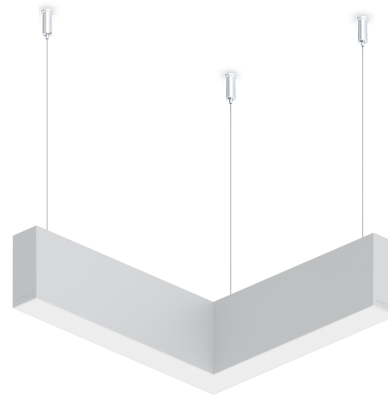

**NYBRO 13 (NYB-80792-PE)**

**Product description**

Down - L90° - 60x80 mm - 345 mm

microPrim™

**Luminaire Structure**

- Die-cast aluminium end-caps and extruded aluminium profile with powder coating
- Passive thermal management
- Stainless steel fasteners in grade 304 with zinc flake coating (ZFC)
- PMMA diffuser with Opal (UGR <19) and micro prismatic (UGR <13) options for better glare control

- Integral control gear
- Cut the connection angle according to the shape complete with electrical wires in white for mounting
- Up and down light distribution options

- Wireless control available through Bluetooth connection
- Daylight and occupancy sensor options

**Optic**

**Product colour**

01 - Black (RAL 9011)    03 - White (RAL 9003)    05 - Matt Silver (RAL 9006)

**Special finishes upon request**

SU01 - Concrete - Urban    SU02 - Softscape - Urban    SU03 - Stone - Urban    SU04 - Corten - Urban