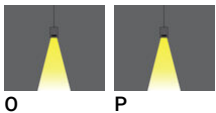

**NYBRO 13 (NYB-80792-PE)**

**Product description**

Down - L90° - 60x80 mm - 345 mm

microPrim™

**Luminaire Structure**

- Die-cast aluminium end-caps and extruded aluminium profile with powder coating
- Passive thermal management
- Stainless steel fasteners in grade 304 with zinc flake coating (ZFC)
- PMMA diffuser with Opal (UGR <19) and micro prismatic (UGR <13) options for better glare control

- Integral control gear
- Cut the connection angle according to the shape complete with electrical wires in white for mounting
- Up and down light distribution options

- Wireless control available through Bluetooth connection
- Daylight and occupancy sensor options

**Optic**

**Product colour**

01 - Black (RAL 9011)    03 - White (RAL 9003)    05 - Matt Silver (RAL 9006)

**Special finishes upon request**

SU01 - Concrete - Urban    SU02 - Softscape - Urban    SU03 - Stone - Urban    SU04 - Corten - Urban

<b>Input voltage</b>	220-240 V 50/60 Hz
<b>Optic</b>	O, P
<b>Optic value</b>	Opal, Micro-prismatic
<b>CCT / CRI</b>	3000K CRI80, 4000K CRI80
<b>Dimming type</b>	On/Off, DALI
<b>Product colours</b>	Black, White, Matt Silver, Concrete - Urban, Softscape - Urban, Stone - Urban, Corten - Urban, Oak - Woodland, Walnut - Woodland, Pine - Woodland
<b>Weight</b>	3.0 kg