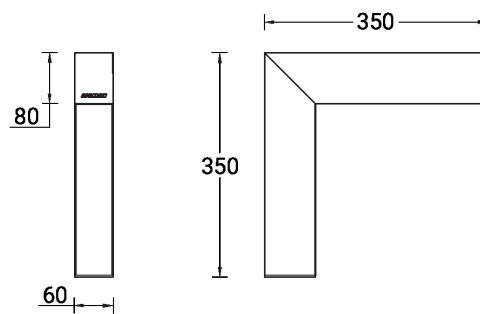

NYBRO 12 (NYB-81081-SU)

Technical information

Material	Aluminium
Light source	72 LED
Power	11 W
Lumen	915 - 1147 lm
Efficacy	83 - 104 lm/W
Driver option	Integral control gear
Driver	Constant current (CC)

Input voltage	220-240 V 50/60 Hz
Optic	O, P
Optic value	Opal, Micro-prismatic
CCT / CRI	3000K CRI80, 4000K CRI80
Dimming type	On/Off, DALI
Product colours	Black, White, Matt Silver, Concrete - Urban, Softscape - Urban, Stone - Urban, Corten - Urban, Oak - Woodland, Walnut - Woodland, Pine - Woodland
Weight	2.5 kg

Operating temperature	-20 °C to 40 °C
MacAdam Ellipse	3 SDCM
Lifetime L90B10 (hours)	> 23,000
Lifetime L80B10 (hours)	> 45,000
Lifetime L80B50 (hours)	> 50,000
Variants (On/Off, DALI)	Compatible with EN/ IEC 60598-2-22: Suitable for emergency installations as central supply, non-maintained (Z0)

NYB-81081-SU