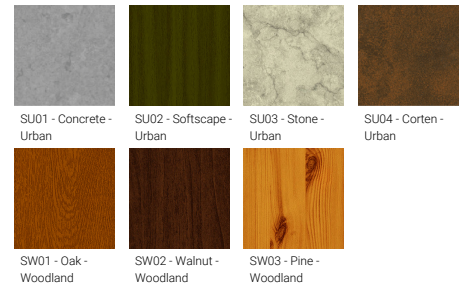

Optic

N M E

Product colour

01 - Black (RAL 9011) 02 - Dark Grey (RAL 7043) 03 - White (RAL 9003) 05 - Matt Silver (RAL 9006)
06 - Bronze (RAL 6014)

Special finishes upon request

SU01 - Concrete - Urban SU02 - Softscape - Urban SU03 - Stone - Urban SU04 - Corten - Urban
SW01 - Oak - Woodland SW02 - Walnut - Woodland SW03 - Pine - Woodland

ODESSA 22 (OD-21101)

Technical information

Material	Aluminium
Light source	4 x 7 LED
Power	180 W
Lumen	5480 - 6676 lm
Efficacy	30 - 37 lm/W
Driver option	Integral control gear
Driver	Constant current (CC)