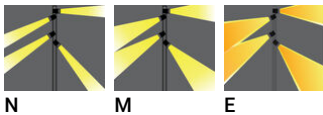

ODESSA 22 (OD-21101)

Product description

Large - Supplied with specific 4 m cylindrical, straight aluminium pole: APD140140-OD - RGBW

microPrim™

Luminaire Structure

- Die-cast aluminium housing
- Pre-treated before powder coating ensuring high corrosion resistance
- Single cable entry
- One cable gland supplied with 2 m of 5x1.5 sqmm outdoor cable
- Stainless steel fasteners in grade 304 with zinc flake coating (ZFC)
- Durable silicone rubber gasket
- High-efficiency PMMA lens
- Clear toughened glass
- Integral control gear
- Maximum wind load resistance is 160 km/h

Optic

N M E

Product colour

01 - Black (RAL 9011) 02 - Dark Grey (RAL 7043) 03 - White (RAL 9003) 05 - Matt Silver (RAL 9006)
06 - Bronze (RAL 6014)

Special finishes upon request

SU01 - Concrete - Urban SU02 - Softscape - Urban SU03 - Stone - Urban SU04 - Corten - Urban
SW01 - Oak - Woodland SW02 - Walnut - Woodland SW03 - Pine - Woodland

Input voltage	220-240 V 50/60 Hz
Optic	N, M, E
Optic value	20°, 34°, 24° x 49°
CCT / CRI	RGBW30, RGBW40
Dimming type	DMX, DMX/RDM
Product colours	Black, Dark Grey, White, Matt Silver, Bronze, Concrete - Urban, Softscape - Urban, Stone - Urban, Corten - Urban, Oak - Woodland, Walnut - Woodland, Pine - Woodland
Weight	40.5 kg