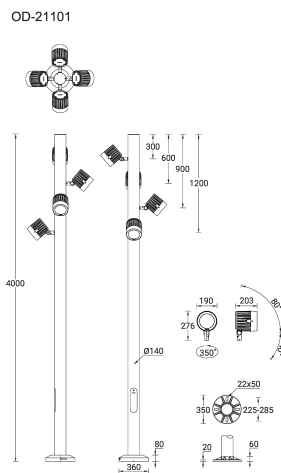

ODESSA 22 (OD-21101)

Product description

Large - Supplied with specific 4 m cylindrical, straight aluminium pole: APD140140-OD - RGBW

microPrim™

Luminaire Structure

- Die-cast aluminium housing
- Pre-treated before powder coating ensuring high corrosion resistance
- Single cable entry
- One cable gland supplied with 2 m of 5x1.5 sqmm outdoor cable
- Stainless steel fasteners in grade 304 with zinc flake coating (ZFC)
- Durable silicone rubber gasket
- High-efficiency PMMA lens
- Clear toughened glass
- Integral control gear
- Maximum wind load resistance is 160 km/h

ODESSA 22 (OD-21101)

Technical information

Material	Aluminium
Light source	4 x 7 LED
Power	180 W
Lumen	5480 - 6676 lm
Efficacy	30 - 37 lm/W
Driver option	Integral control gear
Driver	Constant current (CC)

Operating temperature	-20 °C to 40 °C
EPA (m2)	0.700
Cable	One cable gland supplied with 2 m of 5x1.5 sqmm outdoor cable
Through wiring	Single cable entry
Lens / Reflector / Optic	High-efficiency PMMA lens, Clear toughened glass
Variants (DMX, DMX/RDM)	Compatible with EN/ IEC 60598-2-22: Suitable for emergency installations as central supply, non-maintained (Z0)

Pole (required)

4 m - Cylindrical, straight
aluminium pole for ODESSA
APD140140-OD