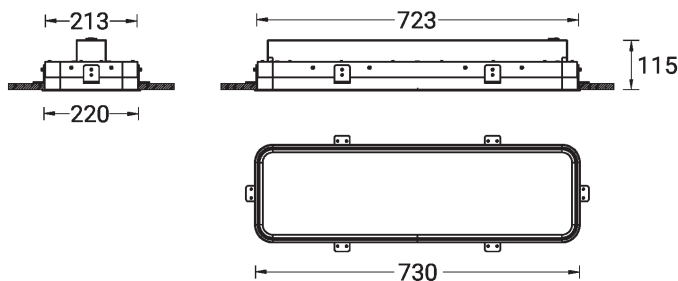

PITTSFIELD 1 (PIT-80004)

Technical information

Material	Aluminium
Light source	1152 LED
Power	36 W
Lumen	1360 lm
Efficacy	38 lm/W
Driver option	Integral control gear
Driver	Constant current (CC)

Input voltage	220-240 V 50/60 Hz
Optic	O, P
Optic value	Opal, Micro-prismatic
CCT / CRI	RGBW40
Dimming type	Bluetooth
Product colours	Black, White, Matt Silver, Concrete - Urban, Softscape - Urban, Stone - Urban, Corten - Urban, Oak - Woodland, Walnut - Woodland, Pine - Woodland
Weight	3.7 kg

Operating temperature	-20 °C to 40 °C
MacAdam Ellipse	3 SDCM
Lifetime L90B10 (hours)	> 23,000
Lifetime L80B10 (hours)	> 45,000
Lifetime L80B50 (hours)	> 50,000
Variants (Bluetooth)	Compatible with EN/ IEC 60598-2-22: Suitable for emergency installations as central supply, non- maintained (Z0)

PIT-80004