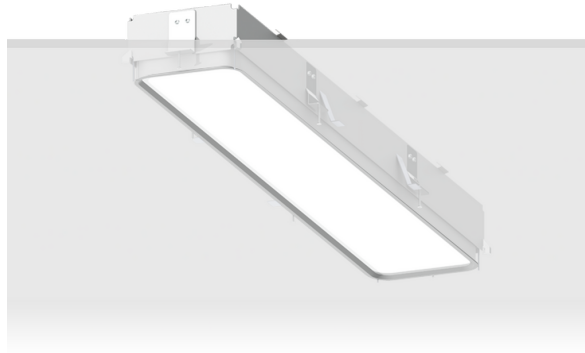

PITTSFIELD 1 (PIT-80004)

Product description

Down - 730 mm - RGBW

microPrim™

Luminaire Structure

- Extruded aluminium bended profile with powder coating
- Passive thermal management
- Stainless steel fasteners in grade 304 with zinc flake coating (ZFC)
- PMMA diffuser with Opal (UGR <19) and micro prismatic (UGR <13) options for better glare control

- Integral control gear
- Stainless steel brackets and screws for mounting
- Down light distribution only
- Wireless control available through Bluetooth connection

- Daylight and occupancy sensor options
- Emergency module (1 or 3 hours) is available upon request with 3 options (BASIC, SELF-TEST, PRO-DALI)

SW01 - Oak - Woodland SW02 - Walnut - Woodland SW03 - Pine - Woodland

PITTSFIELD 1 (PIT-80004)

Technical information

Material	Aluminium
Light source	1152 LED
Power	36 W
Lumen	1360 lm
Efficacy	38 lm/W
Driver option	Integral control gear
Driver	Constant current (CC)