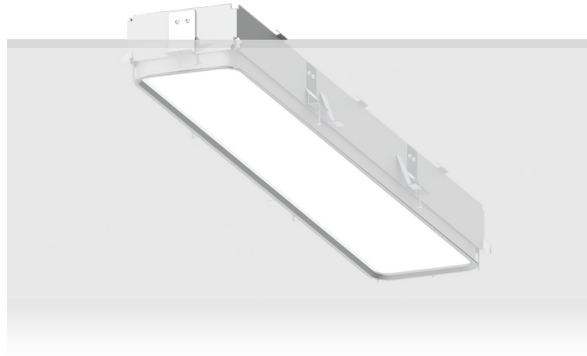

PITTSFIELD 1 (PIT-80023)

Product description

Down - 1400 mm - Tunable White

microPrim™

Luminaire Structure

- Extruded aluminium bended profile with powder coating
- Passive thermal management
- Stainless steel fasteners in grade 304 with zinc flake coating (ZFC)
- PMMA diffuser with Opal (UGR <19) and micro prismatic (UGR <13) options for better glare control

- Integral control gear
- Stainless steel brackets and screws for mounting
- Down light distribution only
- Wireless control available through Bluetooth connection

- Daylight and occupancy sensor options
- Emergency module (1 or 3 hours) is available upon request with 3 options (BASIC, SELF-TEST, PRO-DALI)

Optic

Product colour

01 - Black (RAL 9011) 03 - White (RAL 9003) 05 - Matt Silver (RAL 9006)

Special finishes upon request

SU01 - Concrete - Urban SU02 - Softscape - Urban SU03 - Stone - Urban SU04 - Corten - Urban