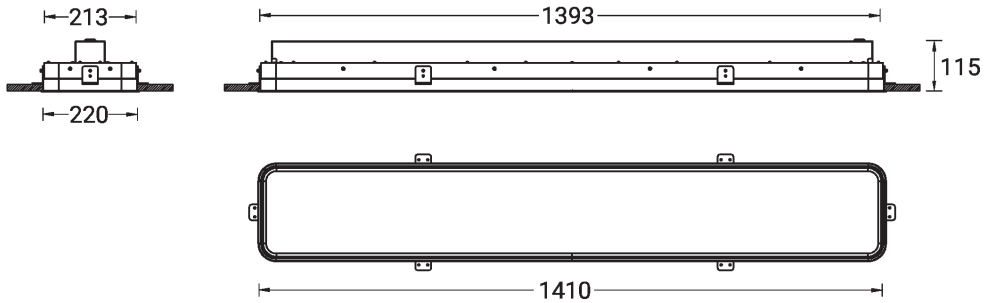

PITTSFIELD 1 (PIT-80023)

Technical information

Material	Aluminium	Driver option	Integral control gear	Dimming type	DALI	
Light source	1152 LED	Driver	Constant current (CC)	Product colours	Black, White, Matt Silver, Concrete - Urban, Softscape - Urban, Stone - Urban, Corten - Urban, Oak - Woodland, Walnut - Woodland, Pine - Woodland	
Power	58 W	Input voltage	220-240 V 50/60 Hz		Weight	6.5 kg
Lumen	6222 lm	Optic	O, P	Operating temperature	-20 °C to 40 °C	
Efficacy	107 lm/W	CCT / CRI	TW (2700K - 6500K)	Variants (DALI)	Compatible with EN/ IEC 60598-2-22: Suitable for emergency installations as central supply, non-maintained (Z0)	

PIT-80023