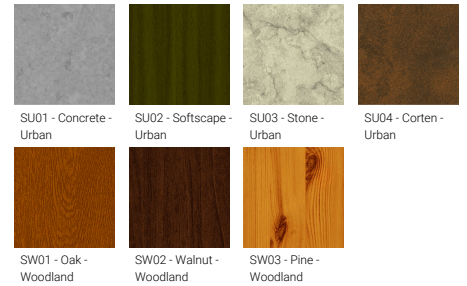

Special finishes upon request