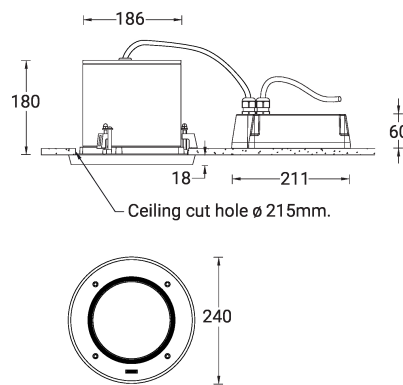

ROBUST 1 (RO-80477-A)

Technical information

Material	Aluminium
Light source	1 COB
Power	29 W
Lumen	2535 - 2566 lm
Efficacy	87 - 88 lm/W
Driver option	Remote driver (included)
Driver	Constant current (CC)
Input voltage	220-240 V 50/60 Hz

Optic	AS
Optic value	46°x 56°
CCT / CRI	3000K CRI80, 4000K CRI80
Bug	B1-U0-G0
ULR	<1%
ULOR	<1%
CIE flux code n°3	100
Dimming type	On/Off, 1-10V, DALI

Product colours	Black, Dark Grey, White, Matt Silver, Bronze, Concrete - Urban, Softscape - Urban, Stone - Urban, Corten - Urban, Oak - Woodland, Walnut - Woodland, Pine - Woodland
Weight	3.6 kg
Operating temperature	-20 °C to 40 °C
Through wiring	Single cable entry
Lens / Reflector / Optic	Clear toughened glass, High-efficiency optical reflector
MacAdam Ellipse	3 SDCM
Lifetime L90B10 (hours)	> 55,000
Variants (1-10V, DALI)	Compatible with EN/ IEC 60598-2-22: Suitable for emergency installations as central supply, non-maintained (Z0)

RO-80477-A