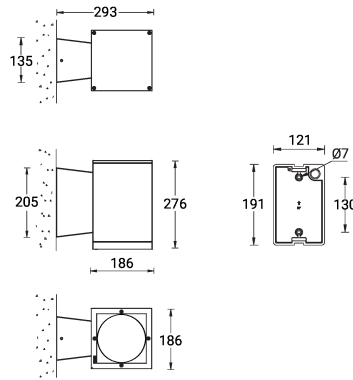

TANGO 30 (TA-31872)

Technical information

Material	Aluminium
Light source	1 COB
Power	29 W
Lumen	2535 - 2668 lm
Efficacy	87 - 92 lm/W
Driver option	Integral control gear
Driver	Constant current (CC)
Input voltage	220-240 V 50/60 Hz

Optic	AS
Optic value	46°x56°
CCT / CRI	3000K CRI80, 4000K CRI80
Bug	B1-U0-G0
ULR	<1%
ULOR	<1%
CIE flux code n°3	100
Dimming type	On/Off, 1-10V, DALI

Product colours	Black, Dark Grey, White, Matt Silver, Bronze, Concrete - Urban, Softscape - Urban, Stone - Urban, Corten - Urban, Oak - Woodland, Walnut - Woodland, Pine - Woodland
Weight	6.5 kg
Operating temperature	-20 °C to 40 °C
Through wiring	Single cable entry
Lens / Reflector / Optic	Clear toughened glass, High-efficiency optical reflector
Variants (1-10V, DALI)	Compatible with EN/ IEC 60598-2-22: Suitable for emergency installations as central supply, non-maintained (Z0)

TA-31872