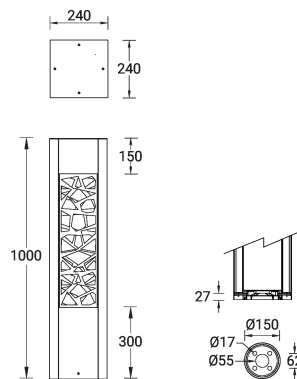

VANCOUVER 35 (VA-10071) (Version 1)

Technical information

Material	Aluminium
Light source	1 COB
Power	20 W
Lumen	1036 - 1090 lm
Efficacy	52 - 55 lm/W
Driver option	Integral control gear
Driver	Constant current (CC)
Input voltage	220-240 V 50/60 Hz
Optic	G

Optic value	137°
CCT / CRI	3000K CRI80, 4000K CRI80
Bug	B1-U2-G1
ULR	1%
ULOR	1%
CIE flux code n°3	87
Dimming type	On/Off, 1-10V, DALI
Product colours	Black, Dark Grey, White, Matt Silver, Bronze, Concrete - Urban, Softscape - Urban, Stone - Urban, Corten - Urban, Oak - Woodland, Walnut - Woodland, Pine - Woodland
Weight	15.8 kg

Operating temperature	-20 °C to 40 °C
Cable	One IP68 connector supplied with 0.2 m of 3x1.0 sqmm outdoor cable
Through wiring	Single cable entry
Lens / Reflector / Optic	High-efficiency polycarbonate lens, Clear toughened glass
MacAdam Ellipse	3 SDCM
Lifetime L90B10 (hours)	> 61,000
Variants (On/Off, 1-10V, DALI)	Compatible with EN/ IEC 60598-2-22: Suitable for emergency installations as central supply, non-maintained (Z0)

VA-10071