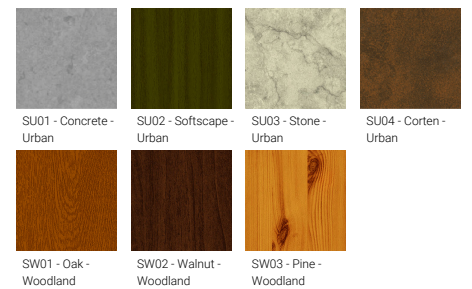

VANCOUVER 17 (VA-20124)

Product description

240x240 mm - 5180 mm - Decorative pattern type 1
(Optic) - 4 projectors (Optic 2nd) IP66 - RGBW

microPrim™

Luminaire Structure

- Die-cast aluminium housing
- Extruded aluminium column
- Pre-treated before powder coating ensuring high corrosion resistance
- Single cable entry
- One IP68 connector supplied with 0.3 m of 5x1.5 sqmm outdoor cable
- Stainless steel fasteners in grade 304 with zinc flake coating (ZFC)
- Durable silicone rubber gasket
- High-efficiency polycarbonate lens
- Clear toughened glass
- Integral control gear
- Maximum wind load resistance is 160 km/h
- Surge protection 10kV
- VANCOUVER luminaires with projectors on top and colder than 3000K CCT do not meet the IDA certification requirements

Optic

Product colour

Special finishes upon request

VANCOUVER 17 (VA-20124)

Technical information

Material	Aluminium
Light source	7 LED & 4 x 7 LED (Projectors)
Power	165 W
Lumen	4864 - 6654 lm
Efficacy	29 - 40 lm/W
Driver option	Integral control gear
Driver	Constant current (CC)
Input voltage	220-240 V 50/60 Hz
Optic	N, M, E

Optic value	21°, 35°, 48°x26°
Optic (2nd)	N, M, E
Optic (2nd) value	21°, 35°, 48°x26°
CCT / CRI	RGBW30, RGBW40
Bug	B1-U0-G0
Dimming type	DMX, DMX/RDM
Product colours	Black, Dark Grey, White, Matt Silver, Bronze, Concrete - Urban, Softscape - Urban, Stone - Urban, Corten - Urban, Oak - Woodland, Walnut - Woodland, Pine - Woodland
Weight	71.8 kg
Operating temperature	-20 °C to 40 °C