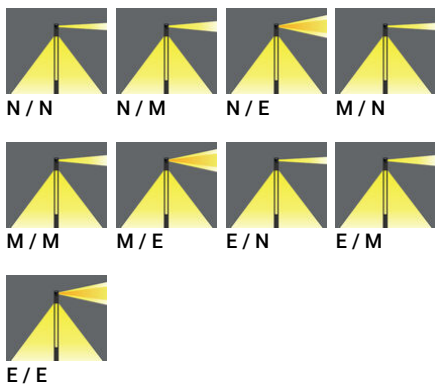

VANCOUVER 17 (VA-20124)

Product description

240x240 mm - 5180 mm - Decorative pattern type 1
(Optic) - 4 projectors (Optic 2nd) IP66 - RGBW

microPrim™

Luminaire Structure

- Die-cast aluminium housing
- Extruded aluminium column
- Pre-treated before powder coating ensuring high corrosion resistance
- Single cable entry
- One IP68 connector supplied with 0.3 m of 5x1.5 sqmm outdoor cable
- Stainless steel fasteners in grade 304 with zinc flake coating (ZFC)
- Durable silicone rubber gasket
- High-efficiency polycarbonate lens
- Clear toughened glass
- Integral control gear
- Maximum wind load resistance is 160 km/h
- Surge protection 10kV
- VANCOUVER luminaires with projectors on top and colder than 3000K CCT do not meet the IDA certification requirements

Optic

Product colour

Special finishes upon request

VANCOUVER 17 (VA-20124)

Technical information

Material	Aluminium
Light source	7 LED & 4 x 7 LED (Projectors)
Power	165 W
Lumen	4864 - 6654 lm
Efficacy	29 - 40 lm/W
Driver option	Integral control gear
Driver	Constant current (CC)
Input voltage	220-240 V 50/60 Hz
Optic	N, M, E

Optic value	21°, 35°, 48°x26°
Optic (2nd)	N, M, E
Optic (2nd) value	21°, 35°, 48°x26°
CCT / CRI	RGBW30, RGBW40
Bug	B1-U0-G0
Dimming type	DMX, DMX/RDM
Product colours	Black, Dark Grey, White, Matt Silver, Bronze, Concrete - Urban, Softscape - Urban, Stone - Urban, Corten - Urban, Oak - Woodland, Walnut - Woodland, Pine - Woodland
Weight	71.8 kg
Operating temperature	-20 °C to 40 °C

EPA (m2)	1.243
Cable	One IP68 connector supplied with 0.3 m of 5x1.5 sqmm outdoor cable
Through wiring	Single cable entry
Lens / Reflector / Optic	High-efficiency polycarbonate lens, Clear toughened glass
Lifetime L90B10 (hours)	> 15,000
Lifetime L80B10 (hours)	> 31,000
Lifetime L80B50 (hours)	> 34,000
Variants (DMX/RDM)	Compatible with EN/ IEC 60598-2-22: Suitable for emergency installations as central supply, non-maintained (Z0)