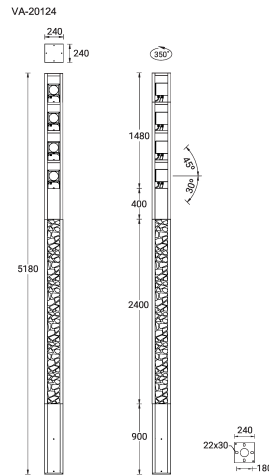

VANCOUVER 17 (VA-20124)

Product description

240x240 mm - 5180 mm - Decorative pattern type 1
(Optic) - 4 projectors (Optic 2nd) IP66 - RGBW

microPrim™

Luminaire Structure

- Die-cast aluminium housing
- Extruded aluminium column
- Pre-treated before powder coating ensuring high corrosion resistance
- Single cable entry
- One IP68 connector supplied with 0.3 m of 5x1.5 sqmm outdoor cable
- Stainless steel fasteners in grade 304 with zinc flake coating (ZFC)
- Durable silicone rubber gasket
- High-efficiency polycarbonate lens
- Clear toughened glass
- Integral control gear
- Maximum wind load resistance is 160 km/h
- Surge protection 10kV
- VANCOUVER luminaires with projectors on top and colder than 3000K CCT do not meet the IDA certification requirements

Optic

Product colour

Special finishes upon request

VANCOUVER 17 (VA-20124)

Technical information

Material	Aluminium
Light source	7 LED & 4 x 7 LED (Projectors)
Power	165 W
Lumen	4864 - 6654 lm
Efficacy	29 - 40 lm/W
Driver option	Integral control gear
Driver	Constant current (CC)
Input voltage	220-240 V 50/60 Hz
Optic	N, M, E

Optic value	21°, 35°, 48°x26°
Optic (2nd)	N, M, E
Optic (2nd) value	21°, 35°, 48°x26°
CCT / CRI	RGBW30, RGBW40
Bug	B1-U0-G0
Dimming type	DMX, DMX/RDM
Product colours	Black, Dark Grey, White, Matt Silver, Bronze, Concrete - Urban, Softscape - Urban, Stone - Urban, Corten - Urban, Oak - Woodland, Walnut - Woodland, Pine - Woodland
Weight	71.8 kg
Operating temperature	-20 °C to 40 °C

EPA (m2)	1.243
Cable	One IP68 connector supplied with 0.3 m of 5x1.5 sqmm outdoor cable
Through wiring	Single cable entry
Lens / Reflector / Optic	High-efficiency polycarbonate lens, Clear toughened glass
Lifetime L90B10 (hours)	> 15,000
Lifetime L80B10 (hours)	> 31,000
Lifetime L80B50 (hours)	> 34,000
Variants (DMX/RDM)	Compatible with EN/ IEC 60598-2-22: Suitable for emergency installations as central supply, non-maintained (Z0)