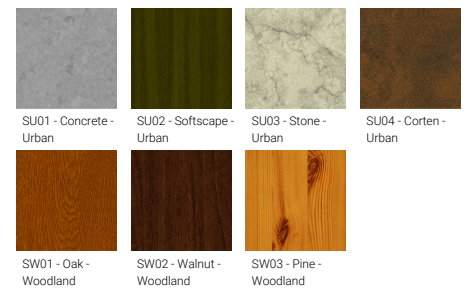

**VANCOUVER 18 (VA-20131)**

**Product description**

240x240 mm - 4070 mm - Decorative pattern type 2  
(Optic) - 1 projector (Optic 2nd) IP66 - RGBW

microPrim™

**Luminaire Structure**

- Die-cast aluminium housing
- Extruded aluminium column
- Pre-treated before powder coating ensuring high corrosion resistance
- Single cable entry
- One IP68 connector supplied with 0.3 m of 5x1.5 sqmm outdoor cable
- Stainless steel fasteners in grade 304 with zinc flake coating (ZFC)
- Durable silicone rubber gasket
- High-efficiency polycarbonate lens
- Clear toughened glass
- Integral control gear
- Maximum wind load resistance is 160 km/h
- Surge protection 10kV
- VANCOUVER luminaires with projectors on top and colder than 3000K CCT do not meet the IDA certification requirements

**Optic**

**Product colour**

**Special finishes upon request**

**VANCOUVER 18 (VA-20131)**

**Technical information**

<b>Material</b>	Aluminium
<b>Light source</b>	7 LED & 7 LED (Projector)
<b>Power</b>	66 W
<b>Lumen</b>	1615 - 2271 lm
<b>Efficacy</b>	24 - 34 lm/W
<b>Driver option</b>	Integral control gear
<b>Driver</b>	Constant current (CC)
<b>Input voltage</b>	220-240 V 50/60 Hz
<b>Optic</b>	N, M, E

<b>Optic value</b>	21°, 35°, 48°x26°
<b>Optic (2nd)</b>	N, M, E
<b>Optic (2nd) value</b>	21°, 35°, 48°x26°
<b>CCT / CRI</b>	RGBW30, RGBW40
<b>Bug</b>	B1-U0-G0
<b>Dimming type</b>	DMX, DMX/RDM
<b>Product colours</b>	Black, Dark Grey, White, Matt Silver, Bronze, Concrete - Urban, Softscape
	- Urban, Stone - Urban, Corten - Urban, Oak - Woodland, Walnut - Woodland, Pine - Woodland
<b>Weight</b>	60.0 kg
<b>Operating temperature</b>	-20 °C to 40 °C