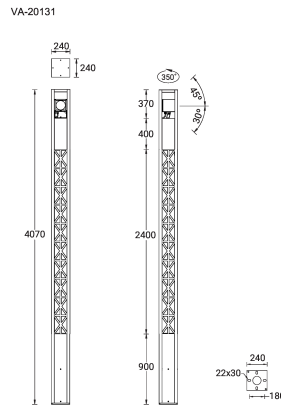

VANCOUVER 18 (VA-20131)

Technical information

Material	Aluminium
Light source	7 LED & 7 LED (Projector)
Power	66 W
Lumen	1615 - 2271 lm
Efficacy	24 - 34 lm/W
Driver option	Integral control gear
Driver	Constant current (CC)
Input voltage	220-240 V 50/60 Hz
Optic	N, M, E

Optic value	21°, 35°, 48°x26°
Optic (2nd)	N, M, E
Optic (2nd) value	21°, 35°, 48°x26°
CCT / CRI	RGBW30, RGBW40
Bug	B1-U0-G0
Dimming type	DMX, DMX/RDM
Product colours	Black, Dark Grey, White, Matt Silver, Bronze, Concrete - Urban, Softscape
	- Urban, Stone - Urban, Corten - Urban, Oak - Woodland, Walnut - Woodland, Pine - Woodland
Weight	60.0 kg
Operating temperature	-20 °C to 40 °C

EPA (m2)	0.977
Cable	One IP68 connector supplied with 0.3 m of 5x1.5 sqmm outdoor cable
Through wiring	Single cable entry
Lens / Reflector / Optic	High-efficiency polycarbonate lens, Clear toughened glass
Lifetime L90B10 (hours)	> 15,000
Lifetime L80B10 (hours)	> 31,000
Lifetime L80B50 (hours)	> 34,000
Variants (DMX/RDM)	Compatible with EN/ IEC 60598-2-22: Suitable for emergency installations as central supply, non-maintained (Z0)