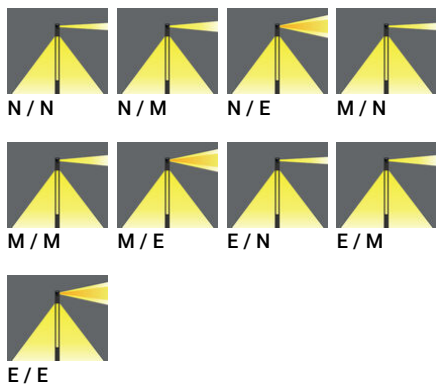

**VANCOUVER 18 (VA-20131)**

**Product description**

240x240 mm - 4070 mm - Decorative pattern type 2  
(Optic) - 1 projector (Optic 2nd) IP66 - RGBW

microPrim™

**Luminaire Structure**

- Die-cast aluminium housing
- Extruded aluminium column
- Pre-treated before powder coating ensuring high corrosion resistance
- Single cable entry
- One IP68 connector supplied with 0.3 m of 5x1.5 sqmm outdoor cable
- Stainless steel fasteners in grade 304 with zinc flake coating (ZFC)
- Durable silicone rubber gasket
- High-efficiency polycarbonate lens
- Clear toughened glass
- Integral control gear
- Maximum wind load resistance is 160 km/h
- Surge protection 10kV
- VANCOUVER luminaires with projectors on top and colder than 3000K CCT do not meet the IDA certification requirements

**Optic**

**Product colour**

**Special finishes upon request**

**VANCOUVER 18 (VA-20131)**

**Technical information**

<b>Material</b>	Aluminium
<b>Light source</b>	7 LED & 7 LED (Projector)
<b>Power</b>	66 W
<b>Lumen</b>	1615 - 2271 lm
<b>Efficacy</b>	24 - 34 lm/W
<b>Driver option</b>	Integral control gear
<b>Driver</b>	Constant current (CC)
<b>Input voltage</b>	220-240 V 50/60 Hz
<b>Optic</b>	N, M, E

<b>Optic value</b>	21°, 35°, 48°x26°
<b>Optic (2nd)</b>	N, M, E
<b>Optic (2nd) value</b>	21°, 35°, 48°x26°
<b>CCT / CRI</b>	RGBW30, RGBW40
<b>Bug</b>	B1-U0-G0
<b>Dimming type</b>	DMX, DMX/RDM
<b>Product colours</b>	Black, Dark Grey, White, Matt Silver, Bronze, Concrete - Urban, Softscape
	- Urban, Stone - Urban, Corten - Urban, Oak - Woodland, Walnut - Woodland, Pine - Woodland
<b>Weight</b>	60.0 kg
<b>Operating temperature</b>	-20 °C to 40 °C