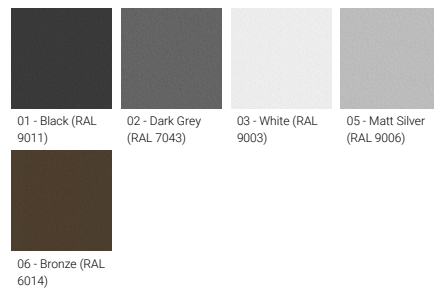

**VANCOUVER 18 (VA-20131)**

**Product description**

240x240 mm - 4070 mm - Decorative pattern type 2  
(Optic) - 1 projector (Optic 2nd) IP66 - RGBW

microPrim™

**Luminaire Structure**

- Die-cast aluminium housing
- Extruded aluminium column
- Pre-treated before powder coating ensuring high corrosion resistance
- Single cable entry
- One IP68 connector supplied with 0.3 m of 5x1.5 sqmm outdoor cable
- Stainless steel fasteners in grade 304 with zinc flake coating (ZFC)
- Durable silicone rubber gasket
- High-efficiency polycarbonate lens
- Clear toughened glass
- Integral control gear
- Maximum wind load resistance is 160 km/h
- Surge protection 10kV
- VANCOUVER luminaires with projectors on top and colder than 3000K CCT do not meet the IDA certification requirements

**Optic**

**Product colour**

**Special finishes upon request**

**VANCOUVER 18 (VA-20131)**

**Technical information**

<b>Material</b>	Aluminium
<b>Light source</b>	7 LED & 7 LED (Projector)
<b>Power</b>	66 W
<b>Lumen</b>	1615 - 2271 lm
<b>Efficacy</b>	24 - 34 lm/W
<b>Driver option</b>	Integral control gear
<b>Driver</b>	Constant current (CC)
<b>Input voltage</b>	220-240 V 50/60 Hz
<b>Optic</b>	N, M, E

<b>Optic value</b>	21°, 35°, 48°x26°
<b>Optic (2nd)</b>	N, M, E
<b>Optic (2nd) value</b>	21°, 35°, 48°x26°
<b>CCT / CRI</b>	RGBW30, RGBW40
<b>Bug</b>	B1-U0-G0
<b>Dimming type</b>	DMX, DMX/RDM
<b>Product colours</b>	Black, Dark Grey, White, Matt Silver, Bronze, Concrete - Urban, Softscape
	- Urban, Stone - Urban, Corten - Urban, Oak - Woodland, Walnut - Woodland, Pine - Woodland
<b>Weight</b>	60.0 kg
<b>Operating temperature</b>	-20 °C to 40 °C